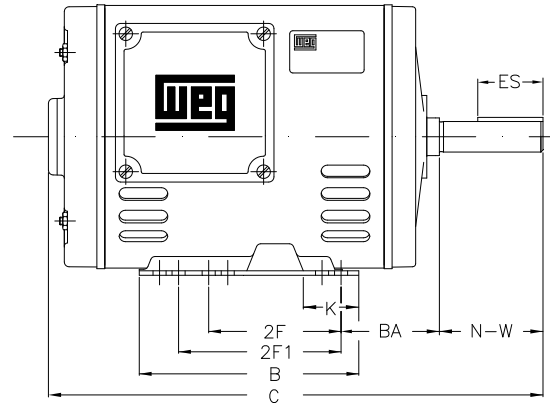

1 2 3 4 5 6 7 8

A

B

C

D

E

F

Notes: Downloaded from <http://dealerselectric.com>  
Generated for Model #00236OT3E145T

Performed by:

Checked:

Customer:

ODP – Open Induction Motors – NEMA Premium Efficiency

Three-phase induction motor  
Frame E143/5T - IP21

12-SEP-2016

2E 5.500	J 1.732	A 6.535	P 6.535	AB 5.433
2F 4.000/5.000	K 1.988	B 6.496	BA 2.250	U 0.8750
d1 A 3,15	N-W 2.250	ES 1.417	S 0.187	R 0.766
depth 0.187	D 3.500	G 0.120	O 6.772	H 0.342
C 12.047	AA 2xNPT 1/2"			