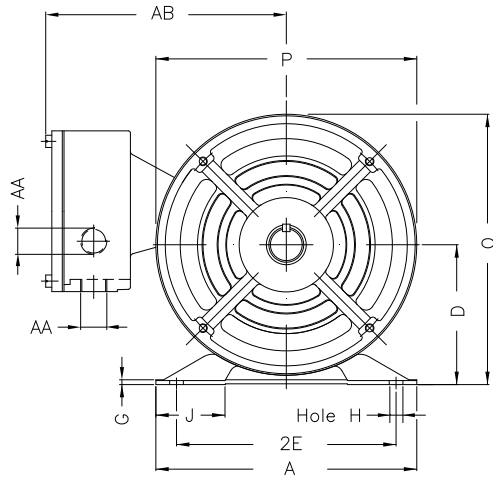

1 2 3 4 5 6 7 8

A

B

C

D

E

F

Notes: Downloaded from <http://dealerselectric.com>  
Generated for Model #00236OT3E145T

Performed by:

Checked:

Customer:

ODP – Open Induction Motors – NEMA Premium Efficiency

Three-phase induction motor  
Frame E143/5T - IP21

12-SEP-2016

2E 5.500	J 1.732	A 6.535	P 6.535	AB 5.433
2F 4.000/5.000	K 1.988	B 6.496	BA 2.250	U 0.8750
d1 A 3,15	N-W 2.250	ES 1.417	S 0.187	R 0.766
depth 0.187	D 3.500	G 0.120	O 6.772	H 0.342
C 12.047	AA 2xNPT 1/2"			