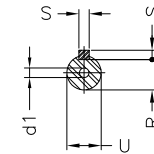

1 2 3 4 5 6 7 8

A

B

C

D

E

F

Notes: Downloaded from <http://dealerselectric.com>  
Generated for Model #00236OT3E145T

Performed by:

Checked:

Customer:

ODP – Open Induction Motors – NEMA Premium Efficiency

Three-phase induction motor  
Frame E143/5T - IP21

12-SEP-2016

2E 5.500	J 1.732	A 6.535	P 6.535	AB 5.433
2F 4.000/5.000	K 1.988	B 6.496	BA 2.250	U 0.8750
d1 A 3,15	N-W 2.250	ES 1.417	S 0.187	R 0.766
depth 0.187	D 3.500	G 0.120	O 6.772	H 0.342
C 12.047	AA 2xNPT 1/2"			