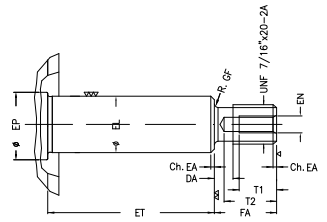

1 2 3 4 5 6 7 8

A

B

C

D

E

F

Notes: Downloaded from <http://dealerselectric.com>  
Generated for Model #00236OS3HJP56J-S

Performed by:

Checked:

Customer:

Jet Pump: Three-Phase - W01 (Rolled Steel) - Threaded - ODP - Standard

Three-phase induction motor  
Frame 56HJ - ODP

12-SEP-2016

2E 4.874	J 1.732	A 6.535	P 6.456	AB 5.882
2F 3.000/5.000	B 6.496	BA 2.559	D 3.500	G 0.120
O 6.724	T 0.004	H 0.343	AA NPT 1/2"	ET 1.874
U 0.625	EL 0.625	EP 0.665	t1 0.472	t2 0.590
C 12.008	FC 7.480	Flange FC-149	AJ 5.874	AK 4.500
BD 6.450	BF UNC 3/8"x16-2B	BB 0.157	AH 2.562	