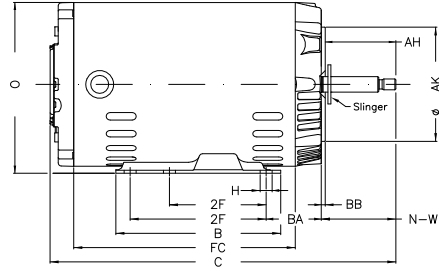

1 2 3 4 5 6 7 8

A

B

C

D

E

F

Notes: Downloaded from <http://dealerselectric.com>  
Generated for Model #00236OS3HJP56J-S

Performed by:

Checked:

Customer:

Jet Pump: Three-Phase - W01 (Rolled Steel) - Threaded - ODP - Standard

Three-phase induction motor  
Frame 56HJ - ODP

12-SEP-2016

2E 4.874	J 1.732	A 6.535	P 6.456	AB 5.882
2F 3.000/5.000	B 6.496	BA 2.559	D 3.500	G 0.120
O 6.724	T 0.004	H 0.343	AA NPT 1/2"	ET 1.874
U 0.625	EL 0.625	EP 0.665	t1 0.472	t2 0.590
C 12.008	FC 7.480	Flange FC-149	AJ 5.874	AK 4.500
BD 6.450	BF UNC 3/8"x16-2B	BB 0.157	AH 2.562	