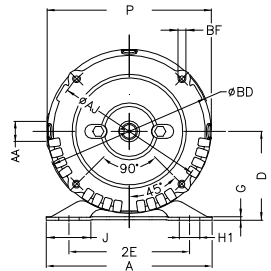

1 2 3 4 5 6 7 8

A

B

C

D

E

F

Notes: Downloaded from <http://dealerselectric.com>  
Generated for Model #00236OS3HJP56J-S

Performed by:

Checked:

Customer:

Jet Pump: Three-Phase - W01 (Rolled Steel) - Threaded - ODP - Standard

Three-phase induction motor  
Frame 56HJ - ODP

12-SEP-2016

2E 4.874	J 1.732	A 6.535	P 6.456	AB 5.882
2F 3.000/5.000	B 6.496	BA 2.559	D 3.500	G 0.120
O 6.724	T 0.004	H 0.343	AA NPT 1/2"	ET 1.874
U 0.625	EL 0.625	EP 0.665	t1 0.472	t2 0.590
C 12.008	FC 7.480	Flange FC-149	AJ 5.874	AK 4.500
BD 6.450	BF UNC 3/8"x16-2B	BB 0.157	AH 2.562	