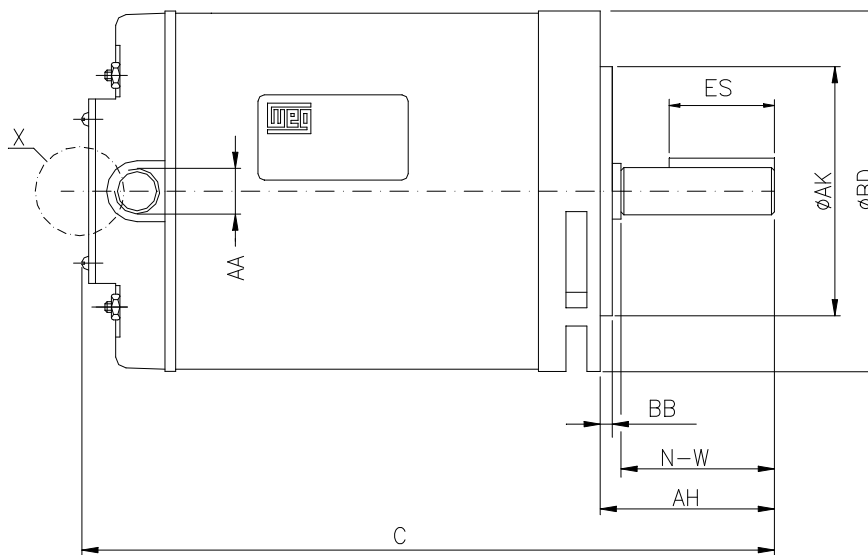

1 2 3 4 5 6 7 8

A

B

C

D

E

F

Notes: Downloaded from <http://dealerselectric.com>
Generated for Model #00236OS3EJPR56C

Performed by:

Checked:

Customer:

Jet Pump - NEMA 56 : Three-Phase - Keyed - ODP (IP21)

C	P	ES	S	N-W
12.283	6.496	1.417	0.187	1.874
U	R	AA	Flange	AJ
0.625	0.517	NPT 1/2"	FC-149	5.874
AK	BD	BF	BB	AH
4.500	6.535	114.3	0.157	2.063