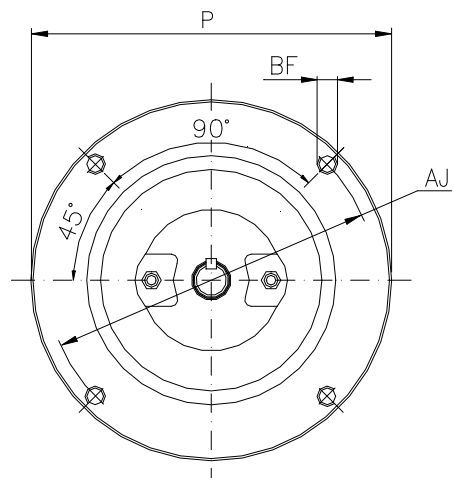

1 2 3 4 5 6 7 8

A

B

C

D

E

F

Notes: Downloaded from <http://dealerselectric.com>
Generated for Model #00236OS3EJPR56C

Performed by:

Checked:

Customer:

Jet Pump - NEMA 56 : Three-Phase - Keyed - ODP (IP21)

C	P	ES	S	N-W
12.283	6.496	1.417	0.187	1.874
U	R	AA	Flange	AJ
0.625	0.517	NPT 1/2"	FC-149	5.874
AK	BD	BF	BB	AH
4.500	6.535	114.3	0.157	2.063