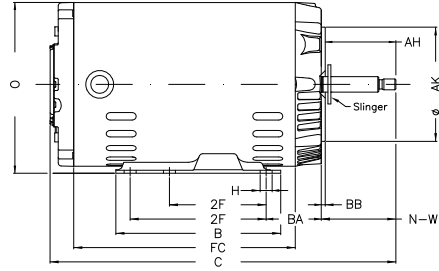

1 2 3 4 5 6 7 8

A

B

C

D

E

F

Notes: Downloaded from <http://dealerselectric.com>
Generated for Model #00236OS3EJP56J-S

Performed by:

Checked:

Customer:

Jet Pump: Three-Phase - W01 (Rolled Steel) - Threaded - ODP - Standard

Three-phase induction motor
Frame 56HJ - ODP

12-SEP-2016

2E 4.874	J 1.732	A 6.535	P 6.456	AB 5.882
2F 3.000/5.000	B 6.496	BA 2.559	D 3.500	G 0.120
O 6.724	T 0.004	H 0.343	AA NPT 1/2"	ET 1.874
U 0.625	EL 0.625	EP 0.665	t1 0.472	t2 0.590
C 12.008	FC 7.480	Flange FC-149	AJ 5.874	AK 4.500
BD 6.450	BF UNC 3/8"x16-2B	BB 0.157	AH 2.562	