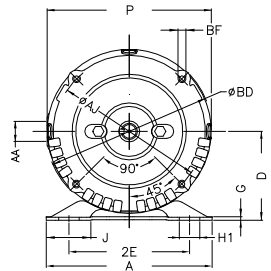

1 2 3 4 5 6 7 8

A

B

C

D

E

F

Notes: Downloaded from <http://dealerselectric.com>
Generated for Model #00236OS3EJP56J-S

Performed by:

Checked:

Customer:

Jet Pump: Three-Phase - W01 (Rolled Steel) - Threaded - ODP - Standard

Three-phase induction motor
Frame 56HJ - ODP

12-SEP-2016

2E 4.874	J 1.732	A 6.535	P 6.456	AB 5.882
2F 3.000/5.000	B 6.496	BA 2.559	D 3.500	G 0.120
O 6.724	T 0.004	H 0.343	AA NPT 1/2"	ET 1.874
U 0.625	EL 0.625	EP 0.665	t1 0.472	t2 0.590
C 12.008	FC 7.480	Flange FC-149	AJ 5.874	AK 4.500
BD 6.450	BF UNC 3/8"x16-2B	BB 0.157	AH 2.562	