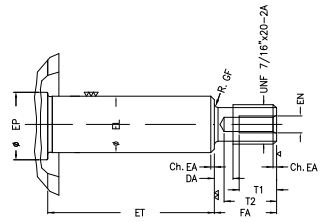

1 2 3 4 5 6 7 8

A

B

C

D

E

F

Notes: Downloaded from <http://dealerselectric.com>
Generated for Model #00236OS3EJP56J-S

Performed by:

Checked:

Customer:

Jet Pump: Three-Phase - W01 (Rolled Steel) - Threaded - ODP - Standard

Three-phase induction motor
Frame 56HJ - ODP

12-SEP-2016

2E 4.874	J 1.732	A 6.535	P 6.456	AB 5.882
2F 3.000/5.000	B 6.496	BA 2.559	D 3.500	G 0.120
O 6.724	T 0.004	H 0.343	AA NPT 1/2"	ET 1.874
U 0.625	EL 0.625	EP 0.665	t1 0.472	t2 0.590
C 12.008	FC 7.480	Flange FC-149	AJ 5.874	AK 4.500
BD 6.450	BF UNC 3/8"x16-2B	BB 0.157	AH 2.562	