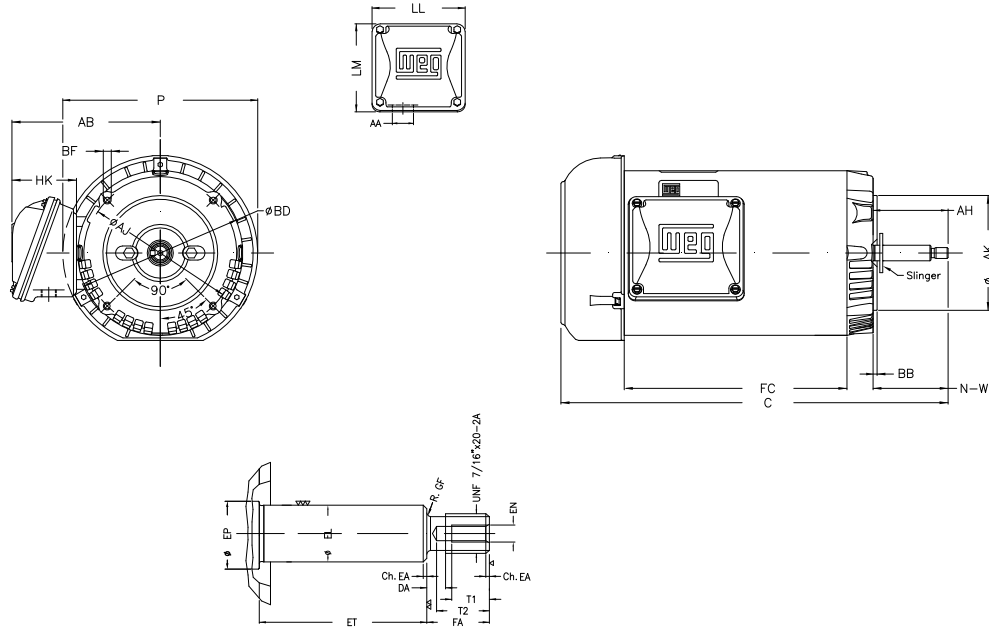

1 2 3 4 5 6 7 8

A

B

C

D

E

F

Notes: Downloaded from <http://dealerselectric.com>  
Generated for Model #00236ET3EJPR56J-S

Performed by:

Checked:

Customer:

Jet Pump: Three-Phase - W01 (Rolled Steel) - TEFC - Threaded - Premium

Three-phase induction motor  
Frame 56HJ - IP55

12-SEP-2016

|                      |                  |              |             |             |
|----------------------|------------------|--------------|-------------|-------------|
| P<br>7.638           | AB<br>5.882      | AA<br>0.881" | ET<br>1.874 | U<br>0.625  |
| EL<br>0.625          | EP<br>0.665      | t1<br>0.472  | t2<br>0.590 | C<br>14.402 |
| FC<br>8.268          | Flange<br>FC-149 | AJ<br>5.874  | AK<br>4.500 | BD<br>6.450 |
| BF<br>UNC 3/8"x16-2B | BB<br>0.157      | AH<br>2.562  |             |             |