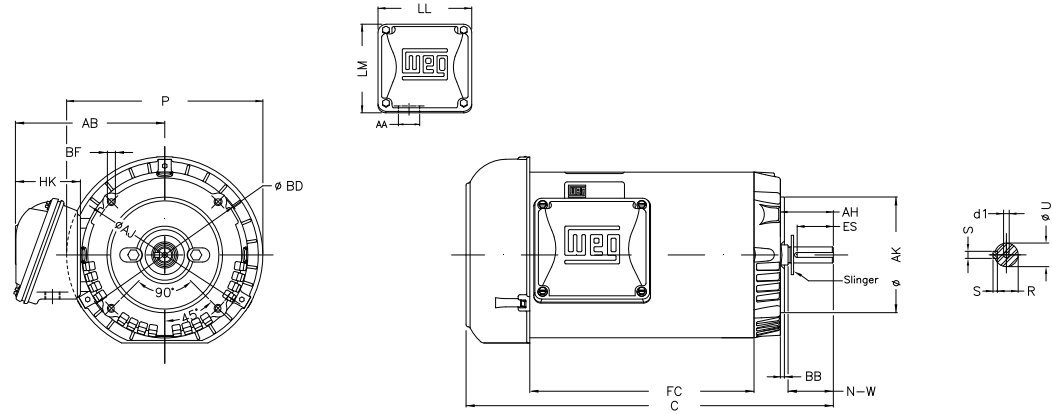

1 2 3 4 5 6 7 8

A

B

C

D

E

F

Notes: Downloaded from <http://dealerselectric.com>
Generated for Model #00236ET3EJPR56C-S

Performed by:

Checked:

Customer:

Jet Pump: Three-Phase - W01 (Rolled Steel) - TEFC - Keyed - Premium

P	AB	AA	U	ES
7.638	5.882	0.881"	0.625	1.417
C	FC	Flange	AJ	AK
13.901	8.268	FC-149	5.874	4.500
BD	BF	BB	AH	
6.450	UNC 3/8"x16-2B	0.157	2.062	

Three-phase induction motor
Frame 56C - IP55

12-SEP-2016