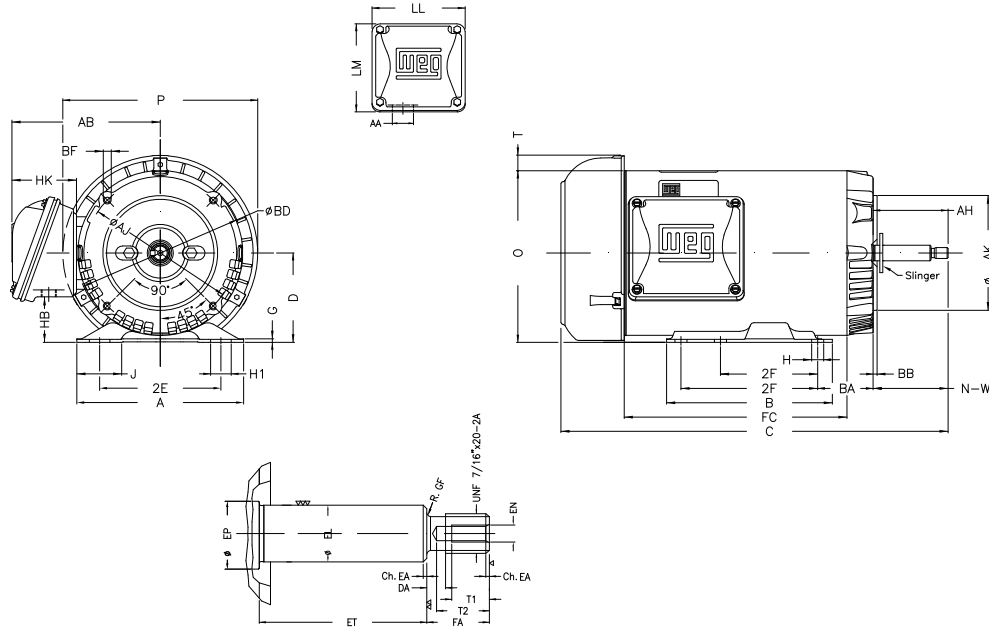

1 2 3 4 5 6 7 8

A

B

C

D

E

F

Notes: Downloaded from <http://dealerselectric.com>  
Generated for Model #00236ET3EJP56J-S

Performed by:

Checked:

Customer:

Jet Pump: Three-Phase - W01 (Rolled Steel) - TEFC - Threaded - Premium

Three-phase induction motor  
Frame 56HJ - IP55

12-SEP-2016

2E 4.874	J 1.732	A 6.535	P 7.638	AB 5.882
2F 3.000/5.000	B 6.496	BA 2.559	D 3.500	G 0.120
O 6.724	T 0.603	H 0.343	AA 0.881"	ET 1.874
U 0.625	EL 0.625	EP 0.665	t1 0.472	t2 0.590
C 14.402	FC 8.268	Flange FC-149	AJ 5.874	AK 4.500
BD 6.450	BF UNC 3/8"x16-2B	BB 0.157	AH 2.562	