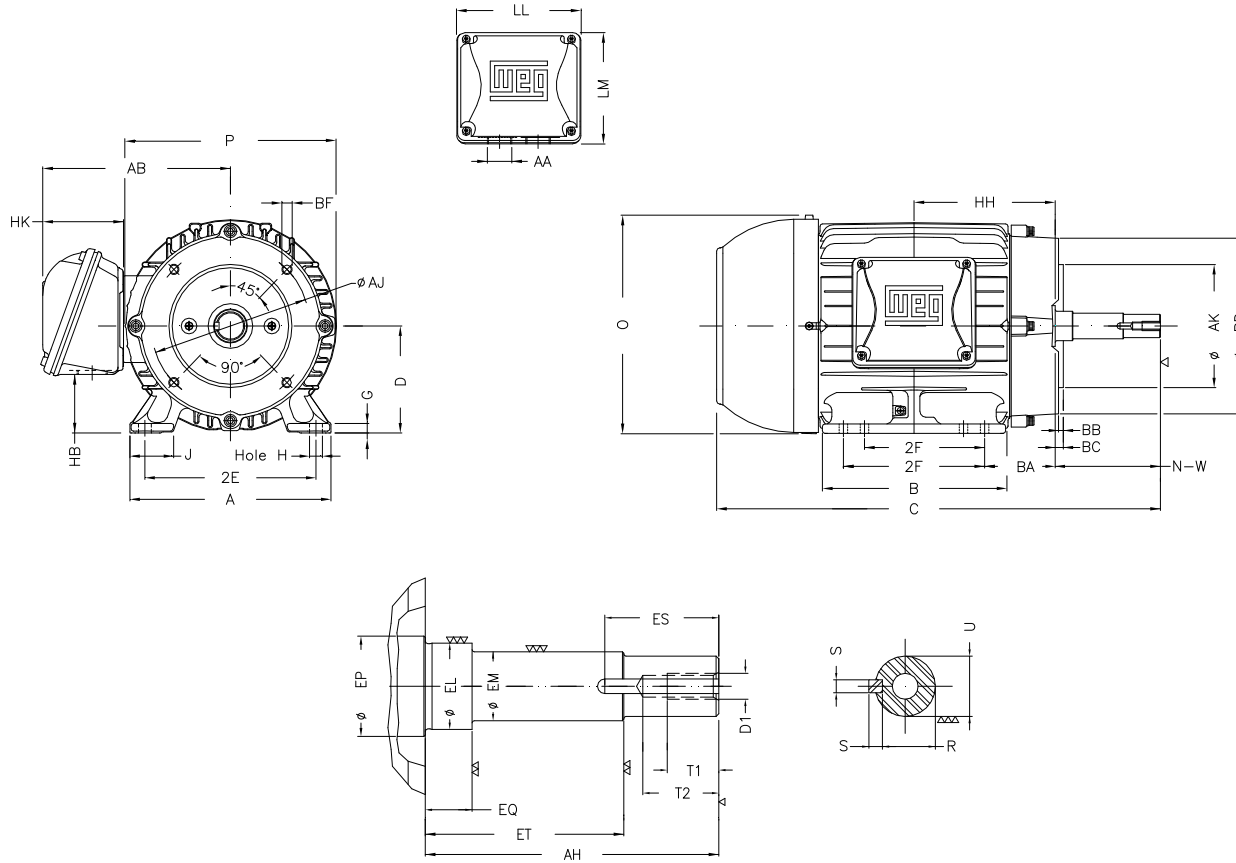

1 2 3 4 5 6 7 8

A

B

C

D

E

F

Notes: Downloaded from <http://dealerselectric.com>
Generated for Model #00236ET3E145JP-W22

Performed by:

Checked:

Customer:

Close Coupled Pump: Three-Phase - W22 "JP" Type - TEFC - NEMA Premium

Three-phase induction motor
Frame 143/5JP - IP55

12-SEP-2016

2E 5.500	J 1.437	A 6.457	P 7.047	AB 6.260
2F 4.000/5.000	B 6.142	BA 2.560	D 3.500	G 0.354
O 7.122	H 0.344	AA NPT 3/4"	EQ 1.563	ET 5.941
U 0.874	EM 1.000	EL 1.156	EP 1.179	ES 1.654
t1 0.748	t2 1.102	C 18.736	d1 EUNC 3/8"-16	HH 4.750
HK 2.638	HB 1.787	LL 4.528	LM 4.094	S 0.187
R 0.768	Flange FC-149	AJ 5.874	AK 4.500	BD 6.496
BF UNC 3/8"x16	BB 0.157	AH 7.319		