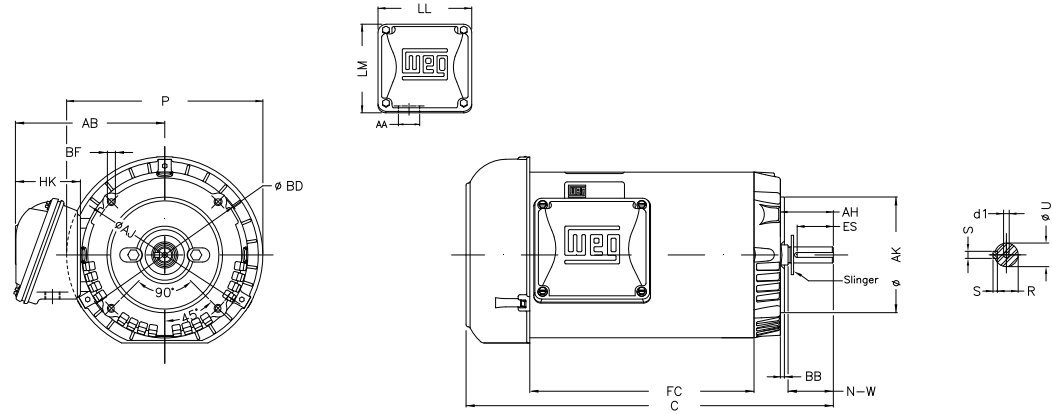

1 2 3 4 5 6 7 8

A

B

C

D

E

F

Notes: Downloaded from <http://dealerselectric.com>
Generated for Model #00236ES3EJPR56C-S

Performed by:

Checked:

Customer:

Jet Pump: Three-Phase - W01 (Rolled Steel) - Keyed - TEFC - Standard

P	AB	AA	U	ES
7.638	5.882	0.881"	0.625	1.417
C	FC	Flange	AJ	AK
13.110	7.480	FC-149	5.874	4.500
BD	BF	BB	AH	
6.450	UNC 3/8"x16-2B	0.157	2.062	

Three-phase induction motor
Frame 56HC - IP55

12-SEP-2016