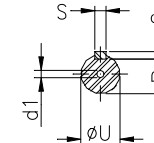

1 2 3 4 5 6 7 8

A

B

C

D

E

F

Notes: Downloaded from <http://dealerselectric.com>  
Generated for Model #00218XT3H145T

Performed by:

Checked:

Customer:

Three-Phase : Explosion Proof - NEMA Premium

Three-phase induction motor  
Frame 145T - IP55

12-SEP-2016

2E 5.500	A 6.457	2F 5.000	B 6.142	BA 2.250
J 1.496	K 1.654	P 7.000	ES 1.575	depth 0.187
S 0.187	N-W 2.250	U 0.875	R 0.771	AB 6.811
D 3.500	G 0.429	O 7.000	T 0.000	H 0.344
C 13.752	AA NPT 3/4"	d1 A 4	d2 A 4	