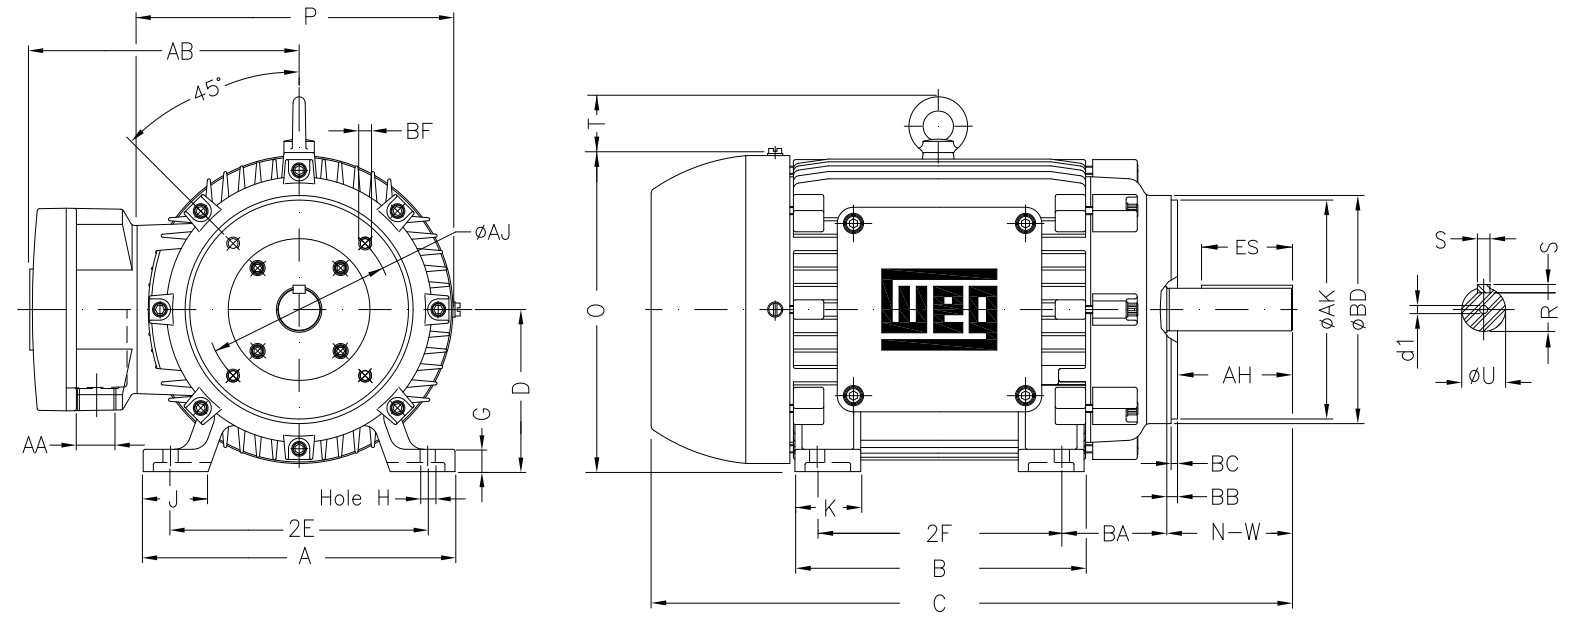

1 2 3 4 5 6 7 8

A
B
C
D
E
F

Notes: Downloaded from <http://dealerselectric.com>
Generated for Model #00218XT3E145TC

2E 5.500	A 6.457	2F 5.000	B 6.142	BA 2.250
J 1.496	K 1.654	P 7.000	ES 1.575	depth 0.187
S 0.187	N-W 2.250	U 0.875	R 0.771	AB 6.811
D 3.500	G 0.429	O 7.000	T 0.000	H 0.344
C 13.752	AA NPT 3/4"	d1 A 4	d2 A 4	Flange FC-149
AJ 5.875	AK 4.500	BD 6.500	BF UNC 3/8"x16	BB 0.156
BC 0.125	AH 2.125			

Performed by:
Checked:
Customer:
Three-Phase : Explosion Proof - NEMA Premium
Three-phase induction motor
Frame 145T - IP55
12-SEP-2016