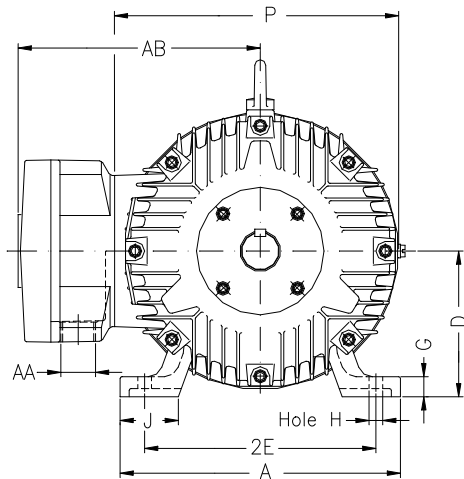

1 2 3 4 5 6 7 8

A

B

C

D

E

F

Notes: Downloaded from <http://dealerselectric.com>  
Generated for Model #00218XT3E145T

Performed by:

Checked:

Customer:

Three-Phase : Explosion Proof - NEMA Premium

Three-phase induction motor  
Frame 145T - IP55

12-SEP-2016

2E 5.500	A 6.457	2F 5.000	B 6.142	BA 2.250
J 1.496	K 1.654	P 7.000	ES 1.575	depth 0.187
S 0.187	N-W 2.250	U 0.875	R 0.771	AB 6.811
D 3.500	G 0.429	O 7.000	T 0.000	H 0.344
C 13.752	AA NPT 3/4"	d1 A 4	d2 A 4	