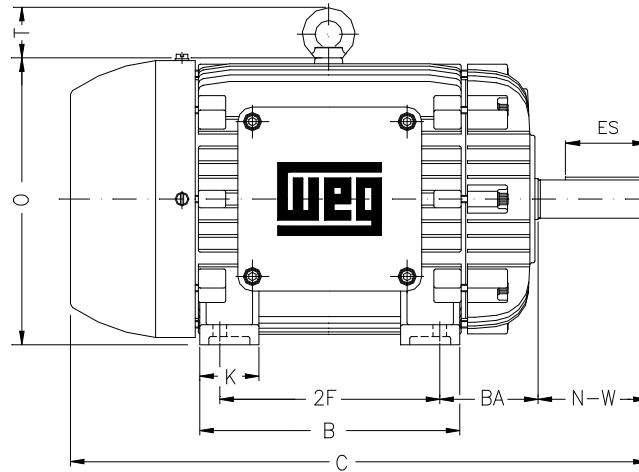

1 2 3 4 5 6 7 8

A

B

C

D

E

F

Notes: Downloaded from <http://dealerselectric.com>  
Generated for Model #00218XT3E145T

Performed by:

Checked:

Customer:

Three-Phase : Explosion Proof - NEMA Premium

Three-phase induction motor  
Frame 145T - IP55

12-SEP-2016

2E 5.500	A 6.457	2F 5.000	B 6.142	BA 2.250
J 1.496	K 1.654	P 7.000	ES 1.575	depth 0.187
S 0.187	N-W 2.250	U 0.875	R 0.771	AB 6.811
D 3.500	G 0.429	O 7.000	T 0.000	H 0.344
C 13.752	AA NPT 3/4"	d1 A 4	d2 A 4	