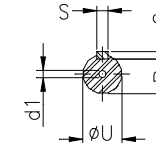

1 2 3 4 5 6 7 8

A

B

C

D

E

F

Notes: Downloaded from <http://dealerselectric.com>  
Generated for Model #00218XT3E145T

Performed by:

Checked:

Customer:

Three-Phase : Explosion Proof - NEMA Premium

Three-phase induction motor  
Frame 145T - IP55

12-SEP-2016

2E 5.500	A 6.457	2F 5.000	B 6.142	BA 2.250
J 1.496	K 1.654	P 7.000	ES 1.575	depth 0.187
S 0.187	N-W 2.250	U 0.875	R 0.771	AB 6.811
D 3.500	G 0.429	O 7.000	T 0.000	H 0.344
C 13.752	AA NPT 3/4"	d1 A 4	d2 A 4	