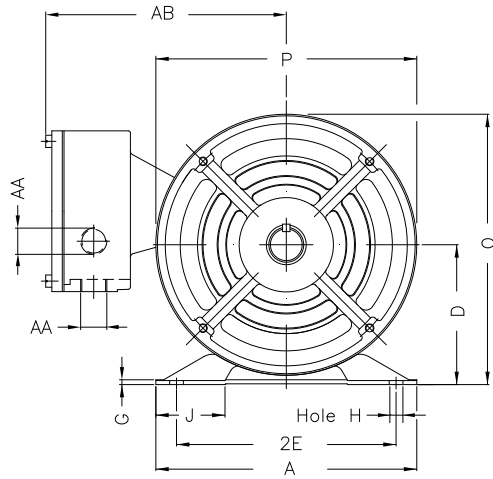

1 2 3 4 5 6 7 8

A

B

C

D

E

F

Notes: Downloaded from <http://dealerselectric.com>
Generated for Model #002180T3P145T

Performed by:

Checked:

Customer:

ODP – Open Induction Motors – NEMA Premium Efficiency

Three-phase induction motor
Frame E143/5T - IP21

12-SEP-2016

2E 5.500	J 1.732	A 6.535	P 6.535	AB 5.433
2F 4.000/5.000	K 1.988	B 6.496	BA 2.250	U 0.8750
d1 A 3,15	N-W 2.250	ES 1.417	S 0.187	R 0.766
depth 0.187	D 3.500	G 0.120	O 6.772	H 0.342
C 12.047	AA 2xNPT 1/2"			