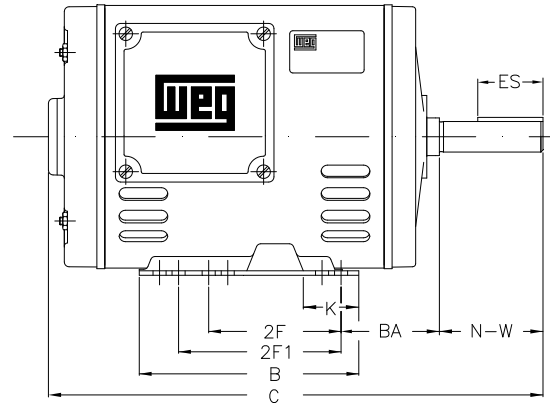

1 2 3 4 5 6 7 8

A

B

C

D

E

F

Notes: Downloaded from <http://dealerselectric.com>
Generated for Model #002180T3P145T

Performed by:

Checked:

Customer:

ODP – Open Induction Motors – NEMA Premium Efficiency

Three-phase induction motor
Frame E143/5T - IP21

12-SEP-2016

2E 5.500	J 1.732	A 6.535	P 6.535	AB 5.433
2F 4.000/5.000	K 1.988	B 6.496	BA 2.250	U 0.8750
d1 A 3,15	N-W 2.250	ES 1.417	S 0.187	R 0.766
depth 0.187	D 3.500	G 0.120	O 6.772	H 0.342
C 12.047	AA 2xNPT 1/2"			