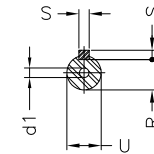

1 2 3 4 5 6 7 8

A

B

C

D

E

F

Notes: Downloaded from <http://dealerselectric.com>
Generated for Model #002180T3P145T

Performed by:

Checked:

Customer:

ODP – Open Induction Motors – NEMA Premium Efficiency

Three-phase induction motor
Frame E143/5T - IP21

12-SEP-2016

2E 5.500	J 1.732	A 6.535	P 6.535	AB 5.433
2F 4.000/5.000	K 1.988	B 6.496	BA 2.250	U 0.8750
d1 A 3,15	N-W 2.250	ES 1.417	S 0.187	R 0.766
depth 0.187	D 3.500	G 0.120	O 6.772	H 0.342
C 12.047	AA 2xNPT 1/2"			