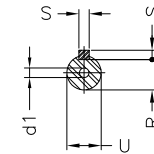

1 2 3 4 5 6 7 8

A

B

C

D

E

F

Notes: Downloaded from <http://dealerselectric.com>
Generated for Model #00218OT3H145T

Performed by:

Checked:

Customer:

ODP – Open Induction Motors – NEMA Premium Efficiency

Three-phase induction motor
Frame E143/5T - IP21

12-SEP-2016

2E 5.500	J 1.732	A 6.535	P 6.535	AB 5.433
2F 4.000/5.000	K 1.988	B 6.496	BA 2.250	U 0.8750
d1 A 3,15	N-W 2.250	ES 1.417	S 0.187	R 0.766
depth 0.187	D 3.500	G 0.120	O 6.772	H 0.342
C 12.047	AA 2xNPT 1/2"			