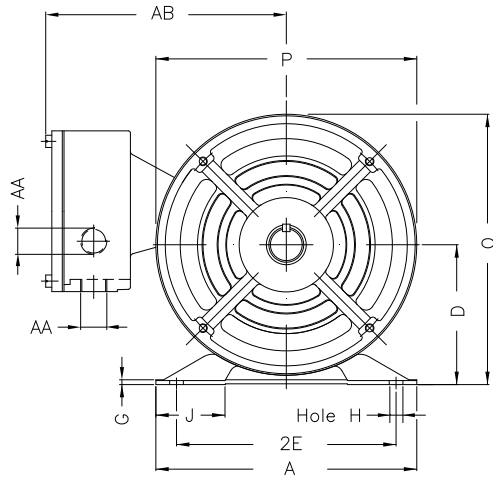

1 2 3 4 5 6 7 8

A

B

C

D

E

F

Notes: Downloaded from <http://dealerselectric.com>
Generated for Model #00218OT3H145T

Performed by:

Checked:

Customer:

ODP – Open Induction Motors – NEMA Premium Efficiency

Three-phase induction motor
Frame E143/5T - IP21

12-SEP-2016

2E 5.500	J 1.732	A 6.535	P 6.535	AB 5.433
2F 4.000/5.000	K 1.988	B 6.496	BA 2.250	U 0.8750
d1 A 3,15	N-W 2.250	ES 1.417	S 0.187	R 0.766
depth 0.187	D 3.500	G 0.120	O 6.772	H 0.342
C 12.047	AA 2xNPT 1/2"			