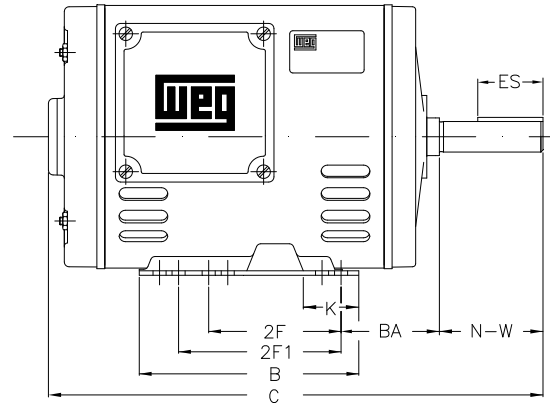

1 2 3 4 5 6 7 8

A

B

C

D

E

F

Notes: Downloaded from <http://dealerselectric.com>
Generated for Model #00218OT3H145T

Performed by:

Checked:

Customer:

ODP – Open Induction Motors – NEMA Premium Efficiency

Three-phase induction motor
Frame E143/5T - IP21

12-SEP-2016

2E 5.500	J 1.732	A 6.535	P 6.535	AB 5.433
2F 4.000/5.000	K 1.988	B 6.496	BA 2.250	U 0.8750
d1 A 3,15	N-W 2.250	ES 1.417	S 0.187	R 0.766
depth 0.187	D 3.500	G 0.120	O 6.772	H 0.342
C 12.047	AA 2xNPT 1/2"			