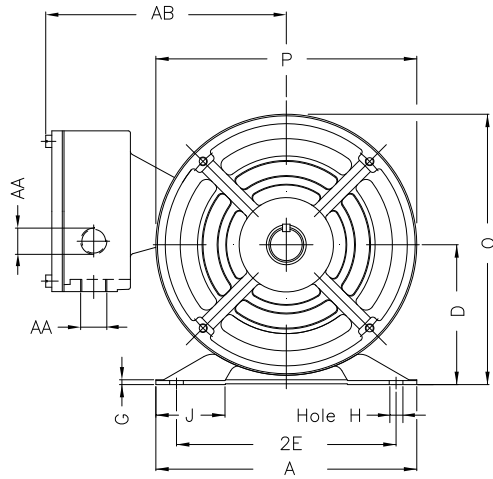

1 2 3 4 5 6 7 8

A

B

C

D

E

F

Notes: Downloaded from <http://dealerselectric.com>
Generated for Model #002180T3E145T

Performed by:

Checked:

Customer:

ODP – Open Induction Motors – NEMA Premium Efficiency

Three-phase induction motor
Frame E143/5T - IP21

12-SEP-2016

2E 5.500	J 1.732	A 6.535	P 6.535	AB 5.433
2F 4.000/5.000	K 1.988	B 6.496	BA 2.250	U 0.8750
d1 A 3,15	N-W 2.250	ES 1.417	S 0.187	R 0.766
depth 0.187	D 3.500	G 0.120	O 6.772	H 0.342
C 12.047	AA 2xNPT 1/2"			