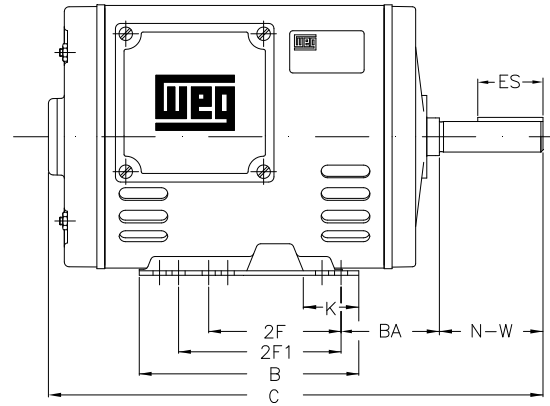

1 2 3 4 5 6 7 8

A

B

C

D

E

F

Notes: Downloaded from <http://dealerselectric.com>
Generated for Model #002180T3E145T

Performed by:

Checked:

Customer:

ODP – Open Induction Motors – NEMA Premium Efficiency

Three-phase induction motor
Frame E143/5T - IP21

12-SEP-2016

2E 5.500	J 1.732	A 6.535	P 6.535	AB 5.433
2F 4.000/5.000	K 1.988	B 6.496	BA 2.250	U 0.8750
d1 A 3,15	N-W 2.250	ES 1.417	S 0.187	R 0.766
depth 0.187	D 3.500	G 0.120	O 6.772	H 0.342
C 12.047	AA 2xNPT 1/2"			