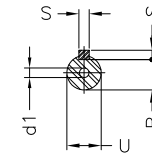

1 2 3 4 5 6 7 8

A

B

C

D

E

F

Notes: Downloaded from <http://dealerselectric.com>
Generated for Model #002180T3E145T

Performed by:

Checked:

Customer:

ODP – Open Induction Motors – NEMA Premium Efficiency

Three-phase induction motor
Frame E143/5T - IP21

12-SEP-2016

2E 5.500	J 1.732	A 6.535	P 6.535	AB 5.433
2F 4.000/5.000	K 1.988	B 6.496	BA 2.250	U 0.8750
d1 A 3,15	N-W 2.250	ES 1.417	S 0.187	R 0.766
depth 0.187	D 3.500	G 0.120	O 6.772	H 0.342
C 12.047	AA 2xNPT 1/2"			