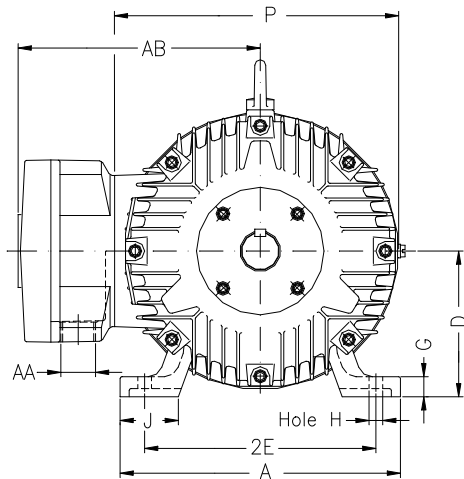

1 2 3 4 5 6 7 8

A

B

C

D

E

F

Notes: Downloaded from <http://dealerselectric.com>
Generated for Model #00212XT3H184T

Performed by:

Checked:

Customer:

Three-Phase : Explosion Proof - NEMA Premium

Three-phase induction motor
Frame 184T - IP55

12-SEP-2016

2E 7.500	A 8.661	2F 5.500	B 6.969	BA 2.750
J 1.890	K 1.969	P 8.909	ES 1.969	depth 0.250
S 0.250	N-W 2.750	U 1.125	R 0.984	AB 8.240
D 4.500	G 0.787	O 9.421	T 1.772	H 0.406
C 15.862	AA NPT 3/4"	d1 A 4	d2 A 4	