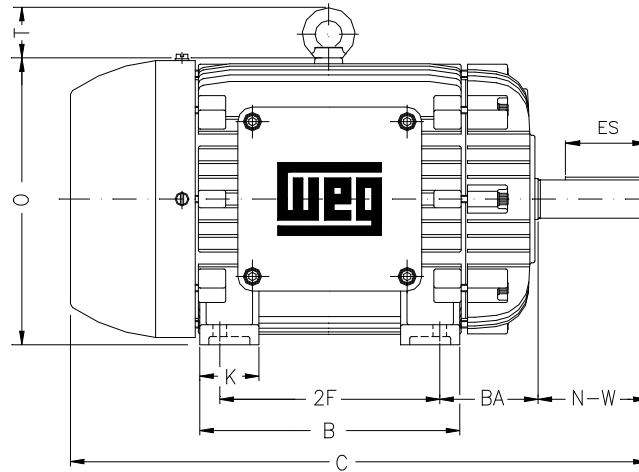

1 2 3 4 5 6 7 8

A

B

C

D

E

F

Notes: Downloaded from <http://dealerselectric.com>
Generated for Model #00212XT3H184T

Performed by:

Checked:

Customer:

Three-Phase : Explosion Proof - NEMA Premium

Three-phase induction motor
Frame 184T - IP55

12-SEP-2016

2E 7.500	A 8.661	2F 5.500	B 6.969	BA 2.750
J 1.890	K 1.969	P 8.909	ES 1.969	depth 0.250
S 0.250	N-W 2.750	U 1.125	R 0.984	AB 8.240
D 4.500	G 0.787	O 9.421	T 1.772	H 0.406
C 15.862	AA NPT 3/4"	d1 A 4	d2 A 4	