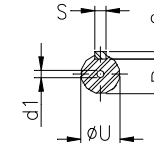

1 2 3 4 5 6 7 8

A

B

C

D

E

F

Notes: Downloaded from <http://dealerselectric.com>
Generated for Model #00212XT3H184T

Performed by:

Checked:

Customer:

Three-Phase : Explosion Proof - NEMA Premium

Three-phase induction motor
Frame 184T - IP55

12-SEP-2016

2E 7.500	A 8.661	2F 5.500	B 6.969	BA 2.750
J 1.890	K 1.969	P 8.909	ES 1.969	depth 0.250
S 0.250	N-W 2.750	U 1.125	R 0.984	AB 8.240
D 4.500	G 0.787	O 9.421	T 1.772	H 0.406
C 15.862	AA NPT 3/4"	d1 A 4	d2 A 4	