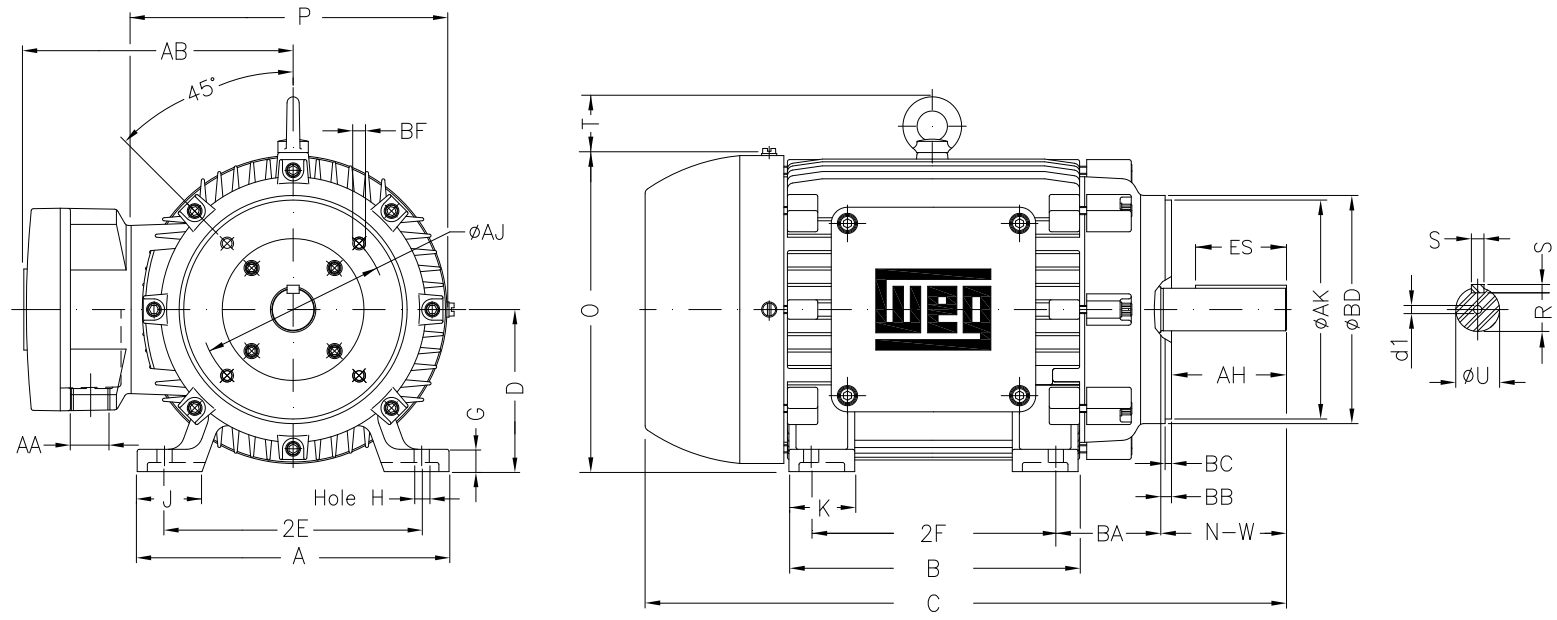

1 2 3 4 5 6 7 8

A
B
C
D
E
F

Notes: Downloaded from <http://dealerselectric.com>
Generated for Model #00212XT3E184TC

2E 7.500	A 8.661	2F 5.500	B 6.969	BA 2.750
J 1.890	K 1.969	P 8.909	ES 1.969	depth 0.250
S 0.250	N-W 2.750	U 1.125	R 0.984	AB 8.240
D 4.500	G 0.787	O 9.421	T 1.772	H 0.406
C 15.862	AA NPT 3/4"	d1 A 4	d2 A 4	Flange FC-184
AJ 7.250	AK 8.500	BD 8.875	BF UNC 1/2"x13	BB 0.250
BC 0.125	AH 2.625			

Performed by:
Checked:
Customer:
Three-Phase : Explosion Proof - NEMA Premium
Three-phase induction motor
Frame 184T - IP55
12-SEP-2016