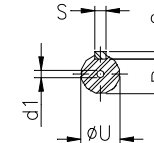

1 2 3 4 5 6 7 8

A

B

C

D

E

F

Notes: Downloaded from <http://dealerselectric.com>  
Generated for Model #00212XT3E184T

Performed by:

Checked:

Customer:

Three-Phase : Explosion Proof - NEMA Premium

Three-phase induction motor  
Frame 184T - IP55

12-SEP-2016

2E 7.500	A 8.661	2F 5.500	B 6.969	BA 2.750
J 1.890	K 1.969	P 8.909	ES 1.969	depth 0.250
S 0.250	N-W 2.750	U 1.125	R 0.984	AB 8.240
D 4.500	G 0.787	O 9.421	T 1.772	H 0.406
C 15.862	AA NPT 3/4"	d1 A 4	d2 A 4	