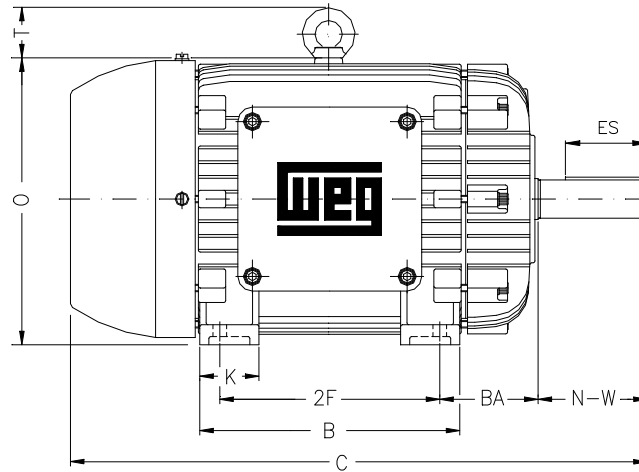

1 2 3 4 5 6 7 8

A

B

C

D

E

F

Notes: Downloaded from <http://dealerselectric.com>  
Generated for Model #00212XT3E184T

Performed by:

Checked:

Customer:

Three-Phase : Explosion Proof - NEMA Premium

Three-phase induction motor  
Frame 184T - IP55

12-SEP-2016

2E 7.500	A 8.661	2F 5.500	B 6.969	BA 2.750
J 1.890	K 1.969	P 8.909	ES 1.969	depth 0.250
S 0.250	N-W 2.750	U 1.125	R 0.984	AB 8.240
D 4.500	G 0.787	O 9.421	T 1.772	H 0.406
C 15.862	AA NPT 3/4"	d1 A 4	d2 A 4	