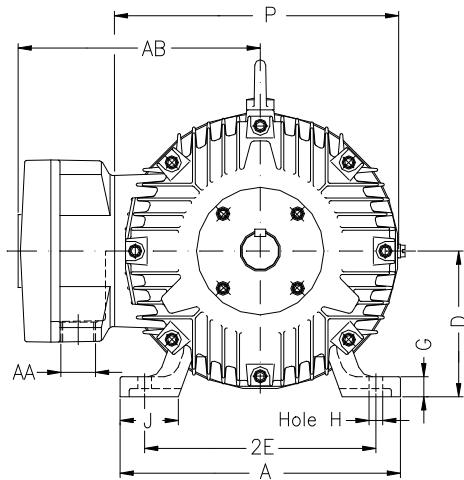

1 2 3 4 5 6 7 8

A

B

C

D

E

F

Notes: Downloaded from <http://dealerselectric.com>  
Generated for Model #00212XT3E184T

Performed by:

Checked:

Customer:

Three-Phase : Explosion Proof - NEMA Premium

Three-phase induction motor  
Frame 184T - IP55

12-SEP-2016

2E 7.500	A 8.661	2F 5.500	B 6.969	BA 2.750
J 1.890	K 1.969	P 8.909	ES 1.969	depth 0.250
S 0.250	N-W 2.750	U 1.125	R 0.984	AB 8.240
D 4.500	G 0.787	O 9.421	T 1.772	H 0.406
C 15.862	AA NPT 3/4"	d1 A 4	d2 A 4	