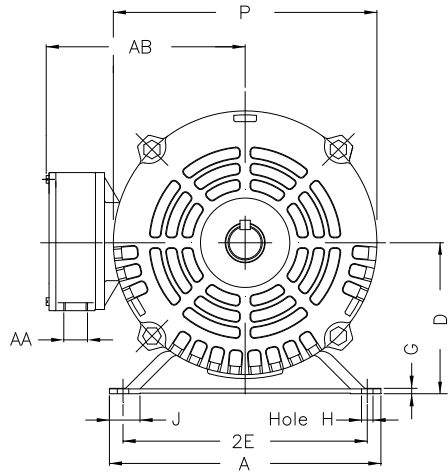

1 2 3 4 5 6 7 8

A

B

C

D

E

F

Notes: Downloaded from <http://dealerselectric.com>
Generated for Model #002120T3E184T

Performed by:

Checked:

Customer:

ODP – Open Induction Motors – NEMA Premium Efficiency

Three-phase induction motor
Frame 184T - IP21

12-SEP-2016

2E 7.500	J 1.171	A 8.661	P 7.637	AB 6.575
2F 4.500/5.500	K 1.988	B 6.299	BA 2.750	U 1.125
d1 A 4	N-W 2.750	ES 1.969	S 0.250	R 0.984
depth 0.250	D 4.500	G 0.187	O 8.307	H 0.406
C 14.291	AA NPT 3/4"			