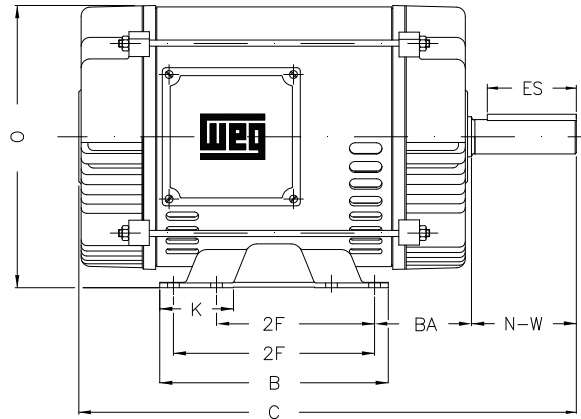

1 2 3 4 5 6 7 8

A

B

C

D

E

F

Notes: Downloaded from <http://dealerselectric.com>
Generated for Model #002120T3E184T

Performed by:

Checked:

Customer:

ODP – Open Induction Motors – NEMA Premium Efficiency

Three-phase induction motor
Frame 184T - IP21

12-SEP-2016

2E 7.500	J 1.171	A 8.661	P 7.637	AB 6.575
2F 4.500/5.500	K 1.988	B 6.299	BA 2.750	U 1.125
d1 A 4	N-W 2.750	ES 1.969	S 0.250	R 0.984
depth 0.250	D 4.500	G 0.187	O 8.307	H 0.406
C 14.291	AA NPT 3/4"			