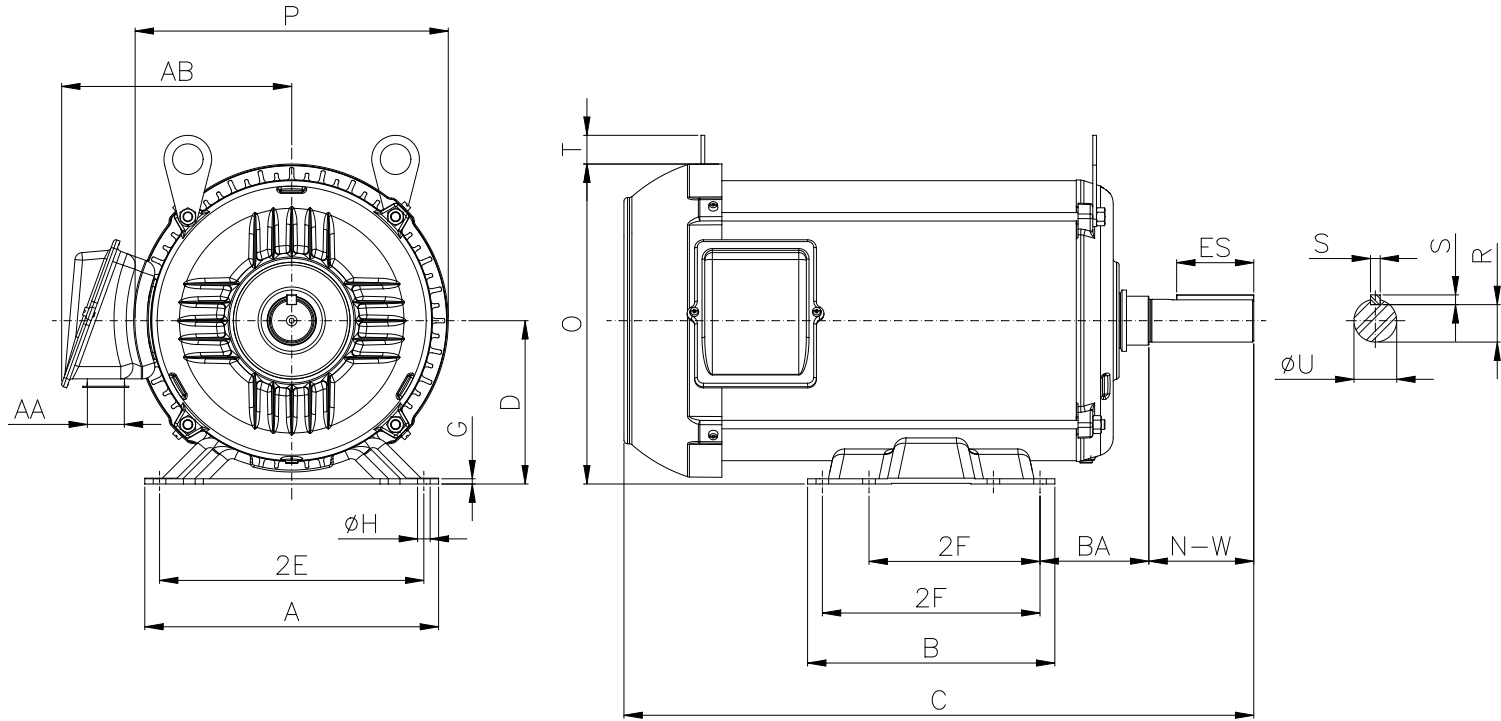

1 2 3 4 5 6 7 8

A

B

C

D

E

F

Notes: Downloaded from <http://dealerselectric.com>  
Generated for Model #00212ET3HRS184T

Performed by:

Checked:

Customer:

Three-Phase : Rolled Steel Motor - NEMA Premium Efficiency

Three-phase induction motor  
Frame 184T - IP55

12-SEP-2016

2E 7.500	A 8.661	P 8.694	AB 6.353	2F 4.500/5.500
B 6.299	BA 2.750	U 1.125	N-W 2.750	ES 1.969
S 0.250	R 0.984	depth 0.250	D 4.500	G 0.167
O 8.847	T 0.902	H 0.406	C 16.404	d1 A 4
d2 A 4				