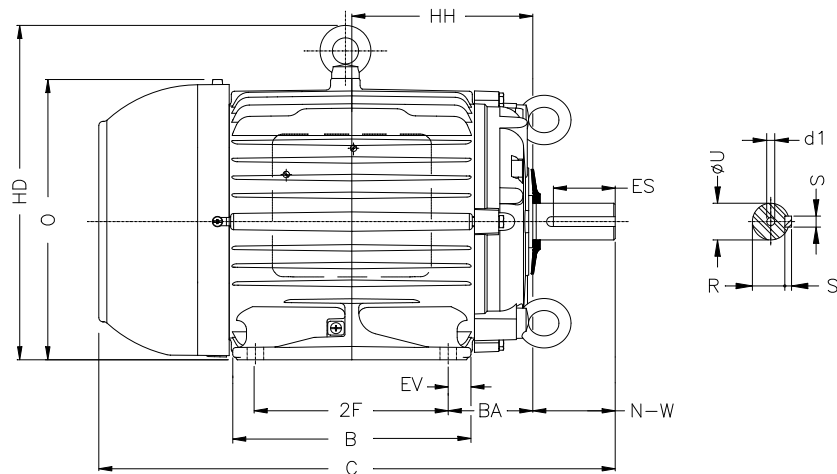

1 2 3 4 5 6 7 8

A

B

C

D

E

F

Notes: Downloaded from <http://dealerselectric.com>
Generated for Model #00212ET3ECT184T-W22

Performed by:

Checked:

Customer:

W22 Cooling Tower Motors: NEMA Premium - TEFC

Three-phase induction motor
Frame 184T - IP55

12-SEP-2016

2E 7.500	J 1.594	A 8.661	P 8.504	AB 7.559
2F 5.500	B 6.969	BA 2.750	U 1.125	N-W 2.750
ES 1.969	S 0.250	R 0.984	depth 0.250	D 4.500
G 0.394	HB 2.236	O 9.343	T 1.772	HF 4.500
HH 5.500	HK 3.155	H 0.406	C 15.860	LL 5.512
LM 5.236	AA NPT 1"	d1 A 4	d2 A 4	