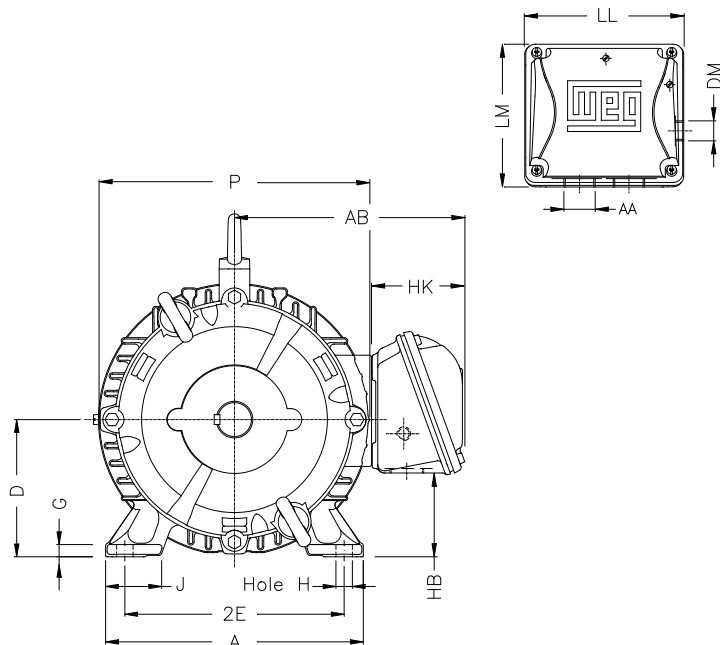

1 2 3 4 5 6 7 8

A

B

C

D

E

F

Notes: Downloaded from <http://dealerselectric.com>
Generated for Model #00212ET3ECT184T-W22

Performed by:

Checked:

Customer:

W22 Cooling Tower Motors: NEMA Premium - TEFC

Three-phase induction motor
Frame 184T - IP55

12-SEP-2016

2E 7.500	J 1.594	A 8.661	P 8.504	AB 7.559
2F 5.500	B 6.969	BA 2.750	U 1.125	N-W 2.750
ES 1.969	S 0.250	R 0.984	depth 0.250	D 4.500
G 0.394	HB 2.236	O 9.343	T 1.772	HF 4.500
HH 5.500	HK 3.155	H 0.406	C 15.860	LL 5.512
LM 5.236	AA NPT 1"	d1 A 4	d2 A 4	