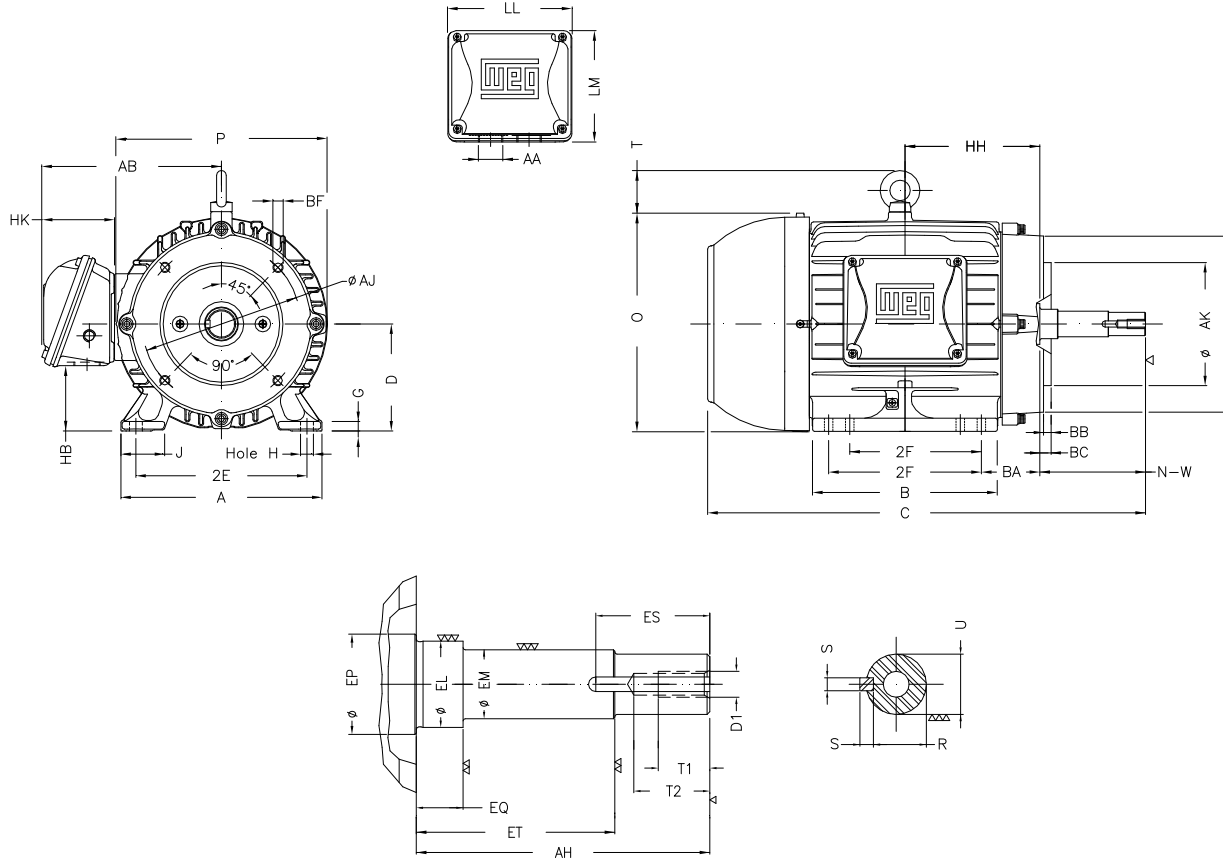

1 2 3 4 5 6 7 8

A

B

C

D

E

F

Notes: Downloaded from <http://dealerselectric.com>
Generated for Model #00212ET3E184JP-W22

Performed by:

Checked:

Customer:

Close Coupled Pump: Three-Phase - W22 "JP" Type - TEFC - NEMA Premium

Three-phase induction motor
Frame 182/4JP - IP55

12-SEP-2016

2E 7.500	J 1.614	A 8.661	P 8.740	AB 7.565
2F 4.500/5.500	B 6.969	BA 2.750	D 4.500	G 0.394
O 9.343	T 1.772	H 0.406	AA NPT 1"	EQ 1.563
ET 5.941	U 0.874	EM 1.000	EL 1.250	EP 1.376
ES 1.575	t1 0.748	t2 1.102	C 20.475	d1 EUNC 3/8"-16
HH 5.500	HK 3.150	HB 2.236	LL 5.512	LM 5.236
S 0.187	R 0.768	Flange FC-149	AJ 5.874	AK 4.500
BD 6.496	BF UNC 3/8"x16	BB 0.157	AH 7.319	