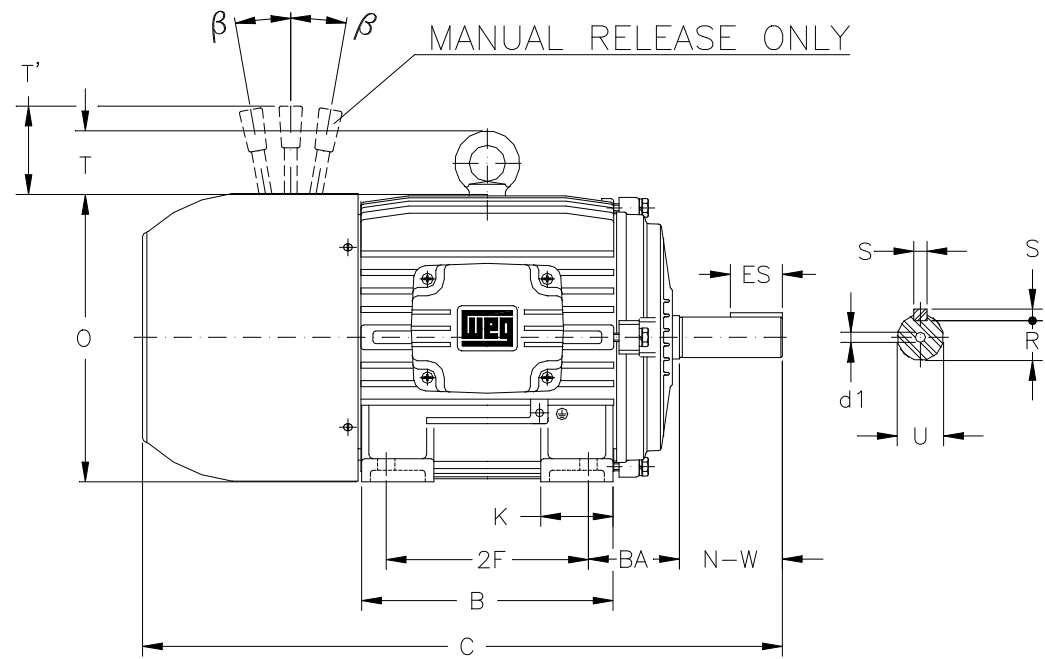

1 2 3 4 5 6 7 8

A

B

C

D

E

F

Notes: Downloaded from <http://dealerselectric.com>
Generated for Model #00212EP3EBM184T

Performed by:

Checked:

Customer:

Brake Motors : Three-Phase - High Efficiency

Three-phase induction motor
Frame 184T - IP55

12-SEP-2016

2E 7.500	A 8.661	2F 5.500	B 6.969	BA 2.750
J 1.890	K 1.969	P 8.740	ES 1.969	depth 0.250
S 0.250	N-W 2.750	U 1.125	R 0.984	AB 7.047
D 4.500	G 0.720	O 9.343	T 1.772	H 0.406
C 18.813	AA NPT 1"	d1 A 4	d2 A 4	