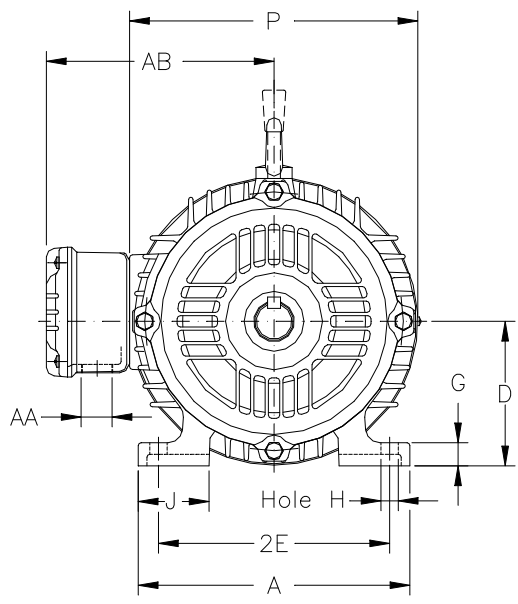

1 2 3 4 5 6 7 8

A

B

C

D

E

F

Notes: Downloaded from <http://dealerselectric.com>
Generated for Model #00212EP3EBM184T

Performed by:

Checked:

Customer:

Brake Motors : Three-Phase - High Efficiency

Three-phase induction motor
Frame 184T - IP55

12-SEP-2016

2E 7.500	A 8.661	2F 5.500	B 6.969	BA 2.750
J 1.890	K 1.969	P 8.740	ES 1.969	depth 0.250
S 0.250	N-W 2.750	U 1.125	R 0.984	AB 7.047
D 4.500	G 0.720	O 9.343	T 1.772	H 0.406
C 18.813	AA NPT 1"	d1 A 4	d2 A 4	