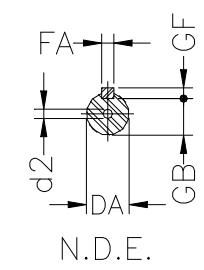

1 2 3 4 5 6 7 8

A
B
C
D
E
F

Notes: Downloaded from <http://dealerselectric.com>
Generated for Model #00209EP3YAL132S

A	AA	AB	AC	AD
216	44	248	270	205
B	BA	BB	C	CA
140	37	170	89	150
D	E	ES	F	G
38j6	80	63	10	33
GD	DA	EA	TS	FA
8	28j6	60	45	8
GB	GF	H	HA	HC
24	7	132	12	274
HD	K	L	LC	S1
360	12	490	557	NPT 1"
d1	d2			
DM12	DM10			

Performed by:	Three-Phase : IEC Tru-Metric - TEFC (IP55) - Aluminum Frame Three-phase induction motor Frame 132S - IP55	12-SEP-2016	
Checked:			
Customer:			