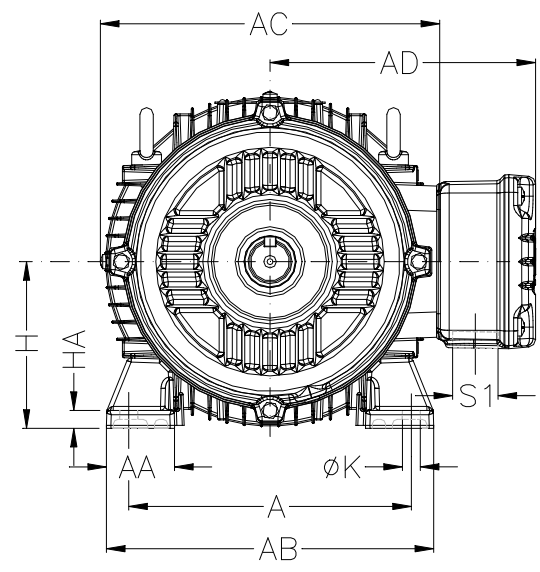

1 2 3 4 5 6 7 8

A
B
C
D
E
F

Notes: Downloaded from <http://dealerselectric.com>
Generated for Model #00209EP3YAL132S

A	AA	AB	AC	AD
216	44	248	270	205
B	BA	BB	C	CA
140	37	170	89	150
D	E	ES	F	G
38j6	80	63	10	33
GD	DA	EA	TS	FA
8	28j6	60	45	8
GB	GF	H	HA	HC
24	7	132	12	274
HD	K	L	LC	S1
360	12	490	557	NPT 1"
d1	d2			
DM12	DM10			

Performed by:	Three-Phase : IEC Tru-Metric - TEFC (IP55) - Aluminum Frame Three-phase induction motor Frame 132S - IP55	12-SEP-2016	
Checked:			
Customer:			