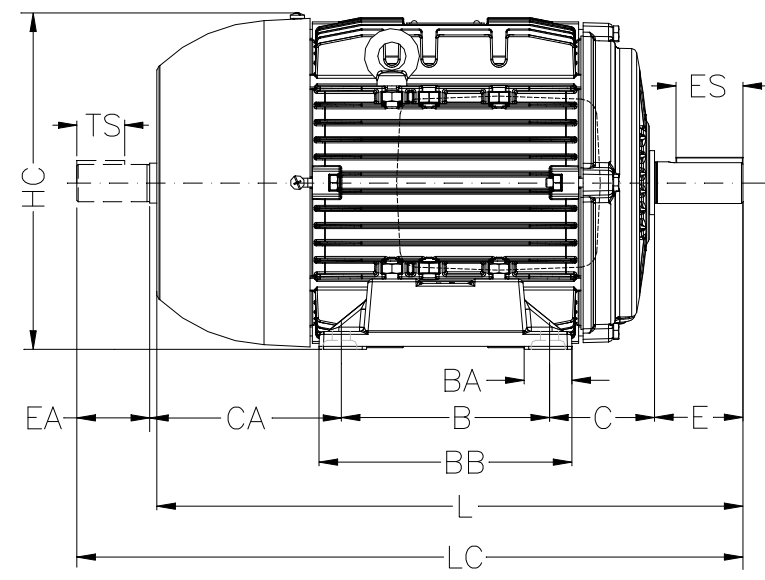

1 2 3 4 5 6 7 8

A
B
C
D
E
F

Notes: Downloaded from <http://dealerselectric.com>
Generated for Model #00209EP3YAL132S

A	AA	AB	AC	AD
216	44	248	270	205
B	BA	BB	C	CA
140	37	170	89	150
D	E	ES	F	G
38j6	80	63	10	33
GD	DA	EA	TS	FA
8	28j6	60	45	8
GB	GF	H	HA	HC
24	7	132	12	274
HD	K	L	LC	S1
360	12	490	557	NPT 1"
d1	d2			
DM12	DM10			

Performed by:	Three-Phase : IEC Tru-Metric - TEFC (IP55) - Aluminum Frame Three-phase induction motor Frame 132S - IP55	12-SEP-2016	
Checked:			
Customer:			