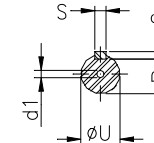

1 2 3 4 5 6 7 8

A

B

C

D

E

F

Notes: Downloaded from <http://dealerselectric.com>
Generated for Model #00159XT3E184T

Performed by:

Checked:

Customer:

Three-Phase : Explosion Proof - NEMA Premium

Three-phase induction motor
Frame 184T - IP55

12-SEP-2016

2E 7.500	A 8.661	2F 5.500	B 6.969	BA 2.750
J 1.890	K 1.969	P 8.909	ES 1.969	depth 0.250
S 0.250	N-W 2.750	U 1.125	R 0.984	AB 8.240
D 4.500	G 0.787	O 9.421	T 1.772	H 0.406
C 15.862	AA NPT 3/4"	d1 A 4	d2 A 4	