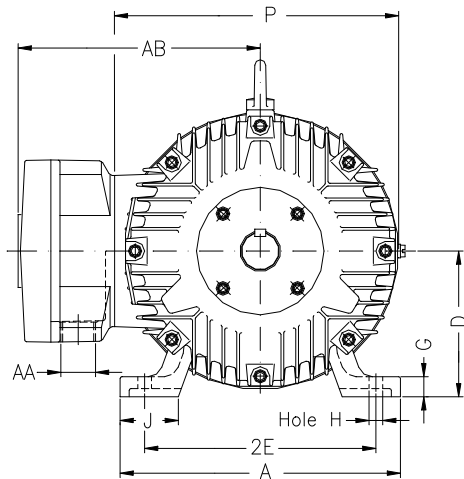

1 2 3 4 5 6 7 8

A

B

C

D

E

F

Notes: Downloaded from <http://dealerselectric.com>
Generated for Model #00159XP3E184T

Performed by:

Checked:

Customer:

Three-Phase : Explosion Proof - High Efficiency

Three-phase induction motor
Frame 184T - IP54

12-SEP-2016

2E 7.500	A 8.661	2F 5.500	B 6.969	BA 2.750
J 1.890	K 1.969	P 8.909	ES 1.969	depth 0.250
S 0.250	N-W 2.750	U 1.125	R 0.984	AB 8.240
D 4.500	G 0.787	O 9.421	H 0.406	C 15.862
AA NPT 3/4"	d1 A 4	d2 A 4	T 1.772	