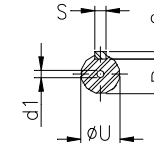

1 2 3 4 5 6 7 8

A

B

C

D

E

F

Notes: Downloaded from <http://dealerselectric.com>
Generated for Model #00159XP3E184T

Performed by:

Checked:

Customer:

Three-Phase : Explosion Proof - High Efficiency

Three-phase induction motor
Frame 184T - IP54

12-SEP-2016

2E 7.500	A 8.661	2F 5.500	B 6.969	BA 2.750
J 1.890	K 1.969	P 8.909	ES 1.969	depth 0.250
S 0.250	N-W 2.750	U 1.125	R 0.984	AB 8.240
D 4.500	G 0.787	O 9.421	H 0.406	C 15.862
AA NPT 3/4"	d1 A 4	d2 A 4	T 1.772	