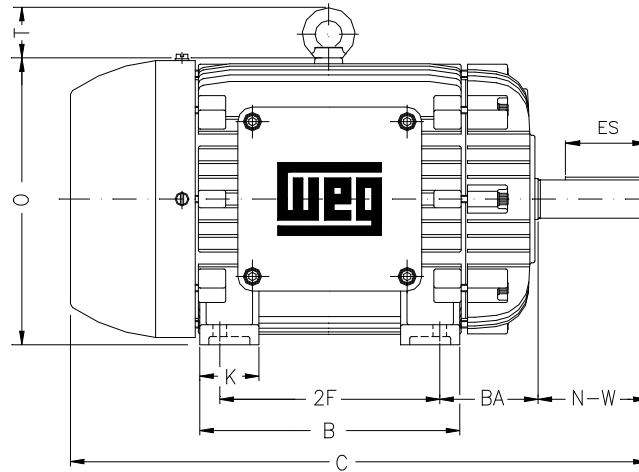

1 2 3 4 5 6 7 8

A

B

C

D

E

F

Notes: Downloaded from <http://dealerselectric.com>
Generated for Model #00159XP3E184T

Performed by:

Checked:

Customer:

Three-Phase : Explosion Proof - High Efficiency

Three-phase induction motor
Frame 184T - IP54

12-SEP-2016

2E 7.500	A 8.661	2F 5.500	B 6.969	BA 2.750
J 1.890	K 1.969	P 8.909	ES 1.969	depth 0.250
S 0.250	N-W 2.750	U 1.125	R 0.984	AB 8.240
D 4.500	G 0.787	O 9.421	H 0.406	C 15.862
AA NPT 3/4"	d1 A 4	d2 A 4	T 1.772	