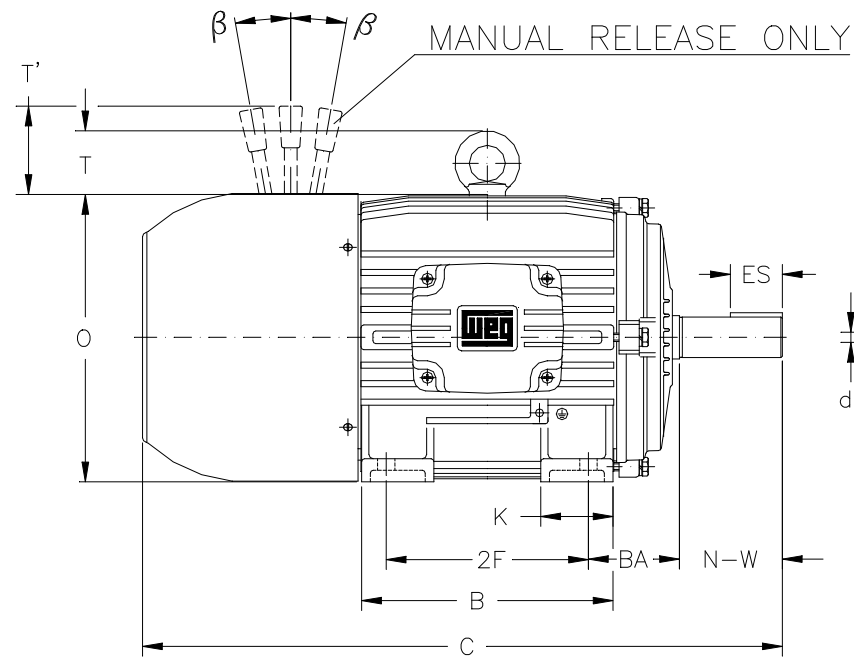

1 2 3 4 5 6 7 8

A

B

C

D

E

F

Notes: Downloaded from <http://dealerselectric.com>
Generated for Model #00159EP3EBM184T

Performed by:

Checked:

Customer:

Brake Motors : Three-Phase - High Efficiency

Three-phase induction motor
Frame 184T - IP55

12-SEP-2016

2E 7.500	A 8.661	2F 5.500	B 6.969	BA 2.750
J 1.890	K 1.969	P 8.740	ES 1.969	depth 0.250
S 0.250	N-W 2.750	U 1.125	R 0.984	AB 7.047
D 4.500	G 0.799	O 9.343	T 1.772	H 0.406
C 19.246	AA NPT 1"	d1 A 4	d2 A 4	