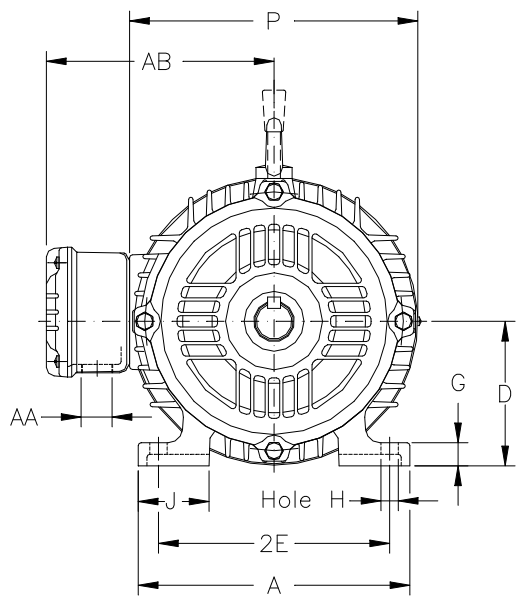

1 2 3 4 5 6 7 8

A

B

C

D

E

F

Notes: Downloaded from <http://dealerselectric.com>
Generated for Model #00159EP3EBM184T

Performed by:

Checked:

Customer:

Brake Motors : Three-Phase - High Efficiency

Three-phase induction motor
Frame 184T - IP55

12-SEP-2016

2E 7.500	A 8.661	2F 5.500	B 6.969	BA 2.750
J 1.890	K 1.969	P 8.740	ES 1.969	depth 0.250
S 0.250	N-W 2.750	U 1.125	R 0.984	AB 7.047
D 4.500	G 0.799	O 9.343	T 1.772	H 0.406
C 19.246	AA NPT 1"	d1 A 4	d2 A 4	