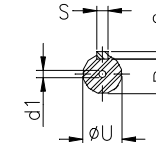

1 2 3 4 5 6 7 8

A

B

C

D

E

F

Notes: Downloaded from <http://dealerselectric.com>
Generated for Model #00158XT3H145T

Performed by:

Checked:

Customer:

Three-Phase : Explosion Proof - NEMA Premium

Three-phase induction motor
Frame 145T - IP55

12-SEP-2016

2E 5.500	A 6.457	2F 5.000	B 6.142	BA 2.250
J 1.496	K 1.654	P 7.000	ES 1.575	depth 0.187
S 0.187	N-W 2.250	U 0.875	R 0.771	AB 6.811
D 3.500	G 0.429	O 7.000	T 0.000	H 0.344
C 13.752	AA NPT 3/4"	d1 A 4	d2 A 4	