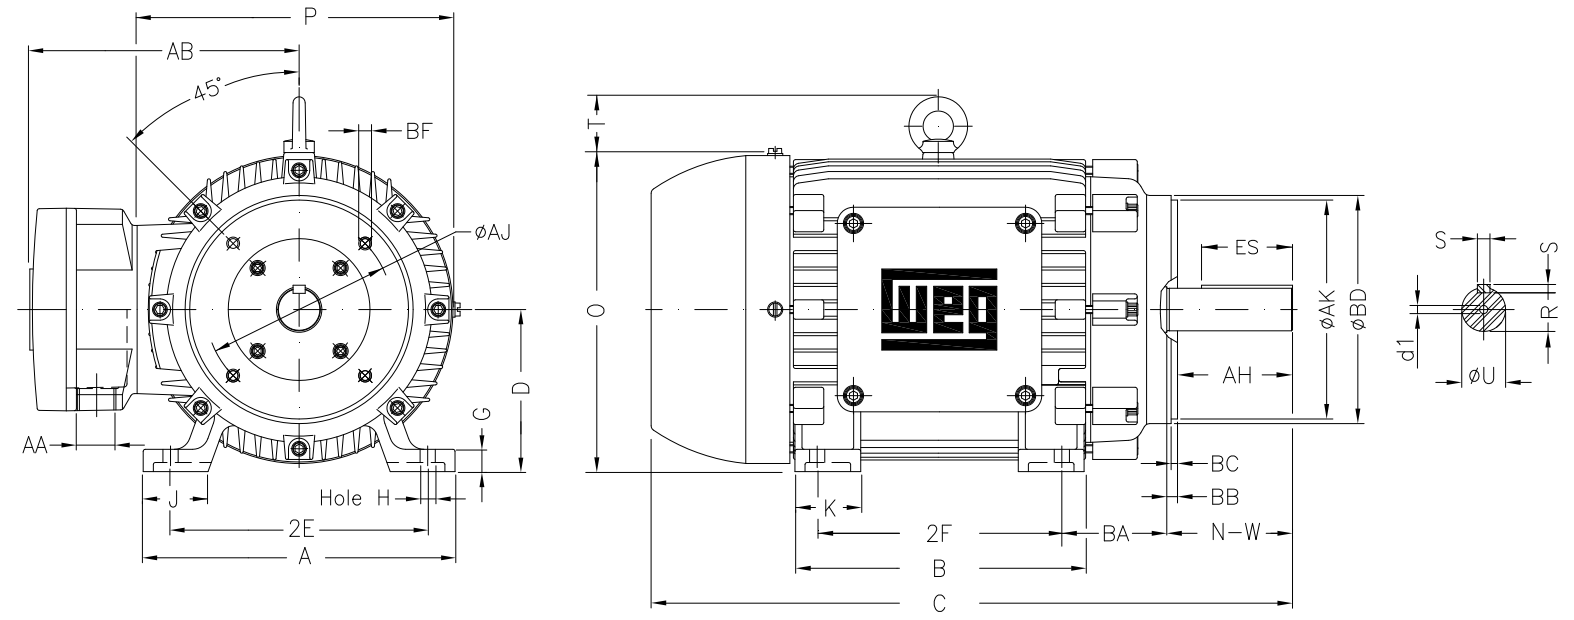

1 2 3 4 5 6 7 8

A
B
C
D
E
F

Notes: Downloaded from <http://dealerselectric.com>
Generated for Model #00158XT3E145TC

2E 5.500	A 6.457	2F 5.000	B 6.142	BA 2.250
J 1.496	K 1.654	P 7.000	ES 1.575	depth 0.187
S 0.187	N-W 2.250	U 0.875	R 0.771	AB 6.811
D 3.500	G 0.429	O 7.000	T 0.000	H 0.344
C 13.752	AA NPT 3/4"	d1 A 4	d2 A 4	Flange FC-149
AJ 5.875	AK 4.500	BD 6.500	BF UNC 3/8"x16	BB 0.156
BC 0.125	AH 2.125			

Performed by:
Checked:
Customer:
Three-Phase : Explosion Proof - NEMA Premium
Three-phase induction motor
Frame 145T - IP55
12-SEP-2016