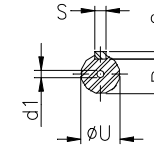

1 2 3 4 5 6 7 8

A

B

C

D

E

F

Notes: Downloaded from <http://dealerselectric.com>
Generated for Model #00158XT3E145T

Performed by:

Checked:

Customer:

Three-Phase : Explosion Proof - NEMA Premium

Three-phase induction motor
Frame 145T - IP55

12-SEP-2016

2E 5.500	A 6.457	2F 5.000	B 6.142	BA 2.250
J 1.496	K 1.654	P 7.000	ES 1.575	depth 0.187
S 0.187	N-W 2.250	U 0.875	R 0.771	AB 6.811
D 3.500	G 0.429	O 7.000	T 0.000	H 0.344
C 13.752	AA NPT 3/4"	d1 A 4	d2 A 4	