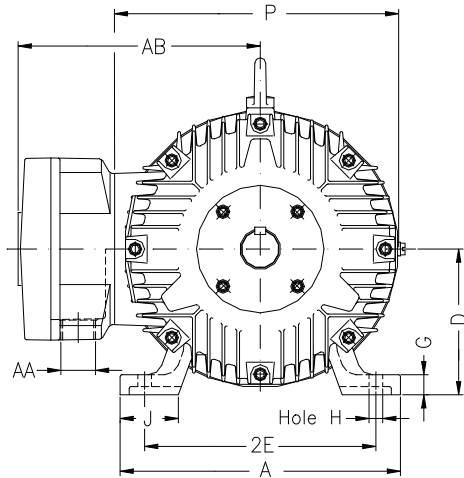

1 2 3 4 5 6 7 8

A

B

C

D

E

F

Notes: Downloaded from <http://dealerselectric.com>
Generated for Model #00158XT3E145T

Performed by:

Checked:

Customer:

Three-Phase : Explosion Proof - NEMA Premium

Three-phase induction motor
Frame 145T - IP55

12-SEP-2016

2E 5.500	A 6.457	2F 5.000	B 6.142	BA 2.250
J 1.496	K 1.654	P 7.000	ES 1.575	depth 0.187
S 0.187	N-W 2.250	U 0.875	R 0.771	AB 6.811
D 3.500	G 0.429	O 7.000	T 0.000	H 0.344
C 13.752	AA NPT 3/4"	d1 A 4	d2 A 4	