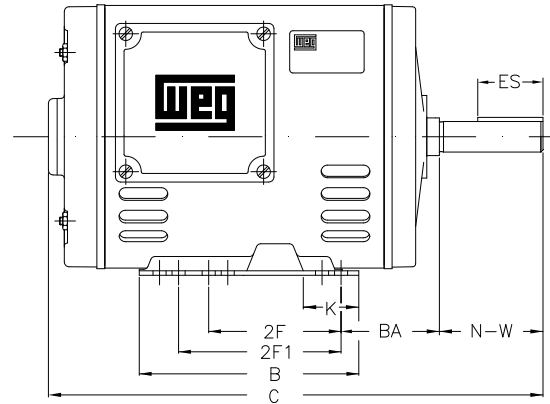

1 2 3 4 5 6 7 8

A

B

C

D

E

F

Notes: Downloaded from <http://dealerselectric.com>
Generated for Model #00158OT3H145T

Performed by:

Checked:

Customer:

ODP – Open Induction Motors – NEMA Premium Efficiency

Three-phase induction motor
Frame E143/5T - IP21

12-SEP-2016

2E 5.500	J 1.732	A 6.535	P 6.535	AB 5.433
2F 4.000/5.000	K 1.988	B 6.496	BA 2.250	U 0.8750
d1 A 3,15	N-W 2.250	ES 1.417	S 0.187	R 0.766
depth 0.187	D 3.500	G 0.120	O 6.772	H 0.342
C 12.047	AA 2xNPT 1/2"			