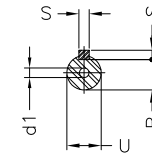

1 2 3 4 5 6 7 8

A

B

C

D

E

F

Notes: Downloaded from <http://dealerselectric.com>
Generated for Model #00158OT3H145T

Performed by:

Checked:

Customer:

ODP – Open Induction Motors – NEMA Premium Efficiency

Three-phase induction motor
Frame E143/5T - IP21

12-SEP-2016

2E 5.500	J 1.732	A 6.535	P 6.535	AB 5.433
2F 4.000/5.000	K 1.988	B 6.496	BA 2.250	U 0.8750
d1 A 3,15	N-W 2.250	ES 1.417	S 0.187	R 0.766
depth 0.187	D 3.500	G 0.120	O 6.772	H 0.342
C 12.047	AA 2xNPT 1/2"			