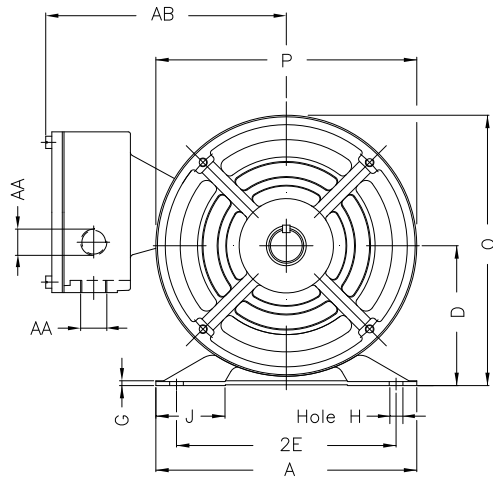

1 2 3 4 5 6 7 8

A

B

C

D

E

F

Notes: Downloaded from <http://dealerselectric.com>
Generated for Model #00158OT3H145T

Performed by:

Checked:

Customer:

ODP – Open Induction Motors – NEMA Premium Efficiency

Three-phase induction motor
Frame E143/5T - IP21

12-SEP-2016

2E 5.500	J 1.732	A 6.535	P 6.535	AB 5.433
2F 4.000/5.000	K 1.988	B 6.496	BA 2.250	U 0.8750
d1 A 3,15	N-W 2.250	ES 1.417	S 0.187	R 0.766
depth 0.187	D 3.500	G 0.120	O 6.772	H 0.342
C 12.047	AA 2xNPT 1/2"			