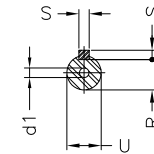

1 2 3 4 5 6 7 8

A

B

C

D

E

F

Notes: Downloaded from <http://dealerselectric.com>
Generated for Model #00158OT3E145T

Performed by:

Checked:

Customer:

ODP – Open Induction Motors – NEMA Premium Efficiency

Three-phase induction motor
Frame E143/5T - IP21

12-SEP-2016

2E 5.500	J 1.732	A 6.535	P 6.535	AB 5.433
2F 4.000/5.000	K 1.988	B 6.496	BA 2.250	U 0.8750
d1 A 3,15	N-W 2.250	ES 1.417	S 0.187	R 0.766
depth 0.187	D 3.500	G 0.120	O 6.772	H 0.342
C 12.047	AA 2xNPT 1/2"			