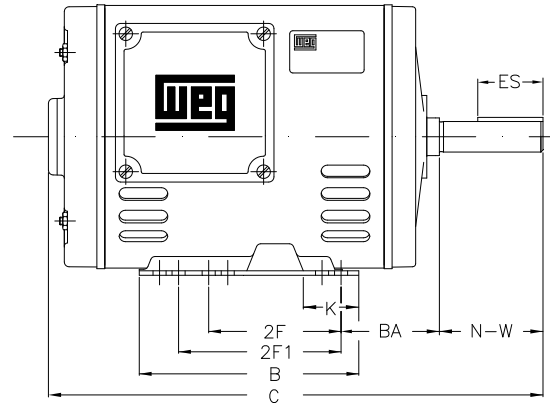

1 2 3 4 5 6 7 8

A

B

C

D

E

F

Notes: Downloaded from <http://dealerselectric.com>
Generated for Model #00158OT3E145T

Performed by:

Checked:

Customer:

ODP – Open Induction Motors – NEMA Premium Efficiency

Three-phase induction motor
Frame E143/5T - IP21

12-SEP-2016

2E 5.500	J 1.732	A 6.535	P 6.535	AB 5.433
2F 4.000/5.000	K 1.988	B 6.496	BA 2.250	U 0.8750
d1 A 3,15	N-W 2.250	ES 1.417	S 0.187	R 0.766
depth 0.187	D 3.500	G 0.120	O 6.772	H 0.342
C 12.047	AA 2xNPT 1/2"			