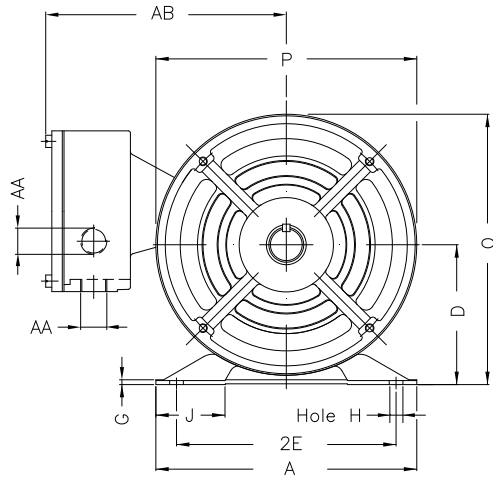

1 2 3 4 5 6 7 8

A

B

C

D

E

F

Notes: Downloaded from <http://dealerselectric.com>
Generated for Model #00158OT3E145T

Performed by:

Checked:

Customer:

ODP – Open Induction Motors – NEMA Premium Efficiency

Three-phase induction motor
Frame E143/5T - IP21

12-SEP-2016

2E 5.500	J 1.732	A 6.535	P 6.535	AB 5.433
2F 4.000/5.000	K 1.988	B 6.496	BA 2.250	U 0.8750
d1 A 3,15	N-W 2.250	ES 1.417	S 0.187	R 0.766
depth 0.187	D 3.500	G 0.120	O 6.772	H 0.342
C 12.047	AA 2xNPT 1/2"			