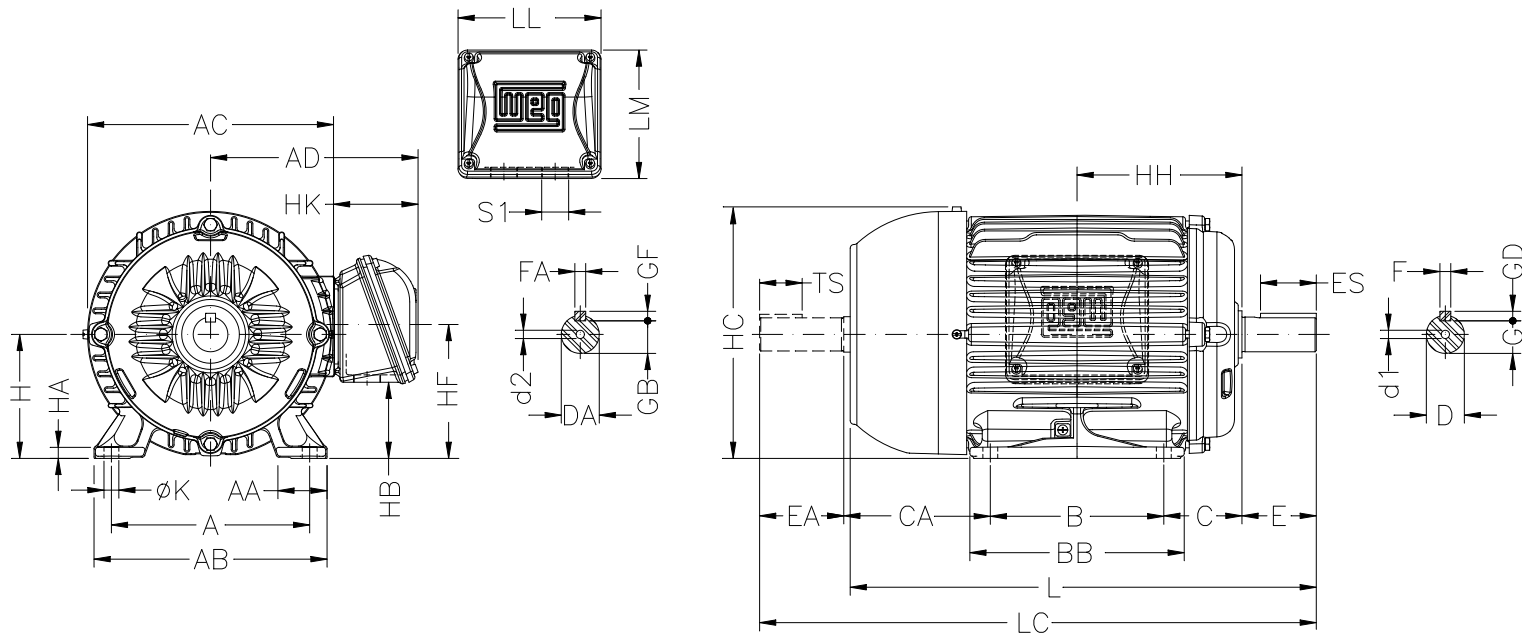

1 2 3 4 5 6 7 8

A

B

C

D

E

F

Notes: Downloaded from <http://dealerselectric.com>
Generated for Model #00158ET3W90L-W22

A	AA	AB	AC	AD
140	36.5	164	184	159
B	BB	C	CA	D
125	156	56	104	24j6
E	ES	F	G	GD
50	36	8	20	7
DA	EA	TS	FA	GB
16j6	40	28	5	13
GF	H	HA	HC	HD
5	90	9	182	182.4
K	L	LC	S1	d1
10	329	375	2xM25x1.5	DM8
d2				
DM6				

Performed by:	
Checked:	
Customer:	
Three-Phase: W22 IE3 IEC Tru-Metric - TEFC (IP55) Cast Iron Frame	
Three-phase induction motor Frame 90L - IP55	12-SEP-2016