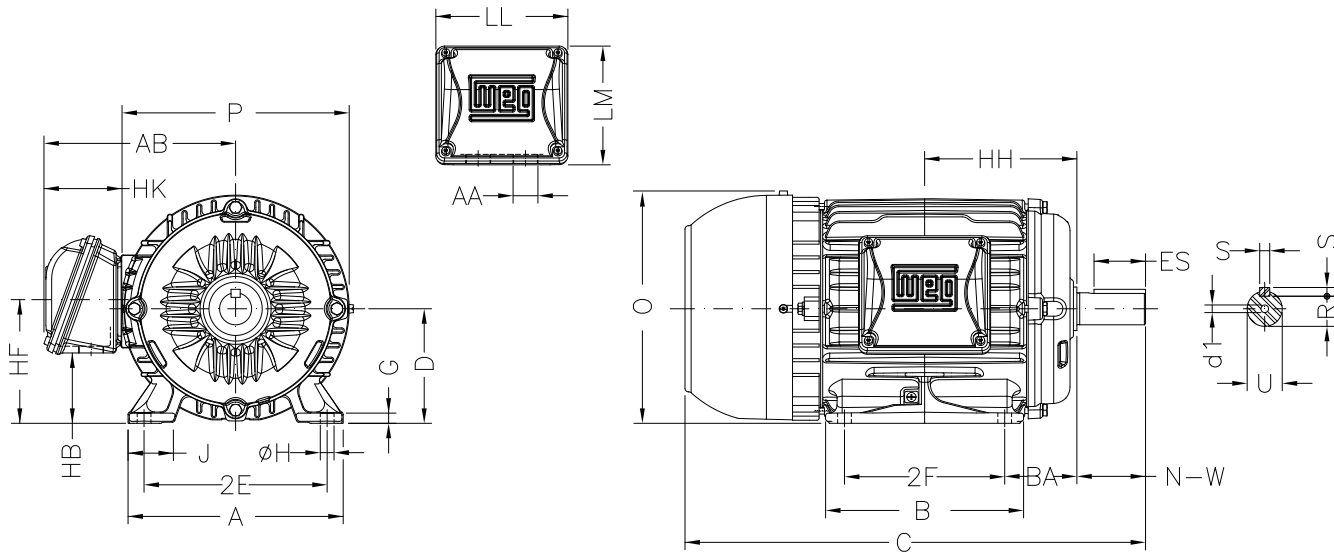

1 2 3 4 5 6 7 8

A

B

C

D

E

F

Notes: Downloaded from <http://dealerselectric.com>  
Generated for Model #00158EG3EL145T-W22

Performed by:

Checked:

Customer:

W22 Super Premium

Three-phase induction motor  
Frame L143/5T - IP55

12-SEP-2016

2E	J	A	P	AB
5.500	1.437	6.457	7.047	6.260
2F	B	BA	FBA	U
4.000/5.000	6.142	2.250	4.082	0.875
N-W	ES	S	R	depth
2.250	1.575	0.187	0.771	0.187
D	G	HB	O	HF
3.500	0.354	1.787	7.122	3.500
HH	HK	H	LL	LM
4.750	2.638	0.344	4.528	4.094
AA	d1			
NPT 3/4"	A 3.15			