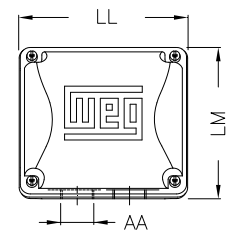

1 2 3 4 5 6 7 8

A  
B  
C  
D  
E  
F

Notes: Downloaded from <http://dealerselectric.com>  
Generated for Model #00158AT3PCT145T-W22

Performed by:

Checked:

Customer:

W22 Cooling Tower Motors: NEMA Premium - TEAO

2E 5.500	J 1.437	A 6.457	P 6.850	AB 6.260
2F 4.000/5.000	B 6.142	BA 2.250	U 0.875	N-W 2.250
ES 1.575	S 0.187	R 0.771	depth 0.187	D 3.500
G 0.354	HB 1.787	O 7.122	HF 3.500	HH 4.750
HK 2.638	H 0.344	C 13.338	LL 4.528	LM 4.094
AA NPT 3/4"	d1 A 4			