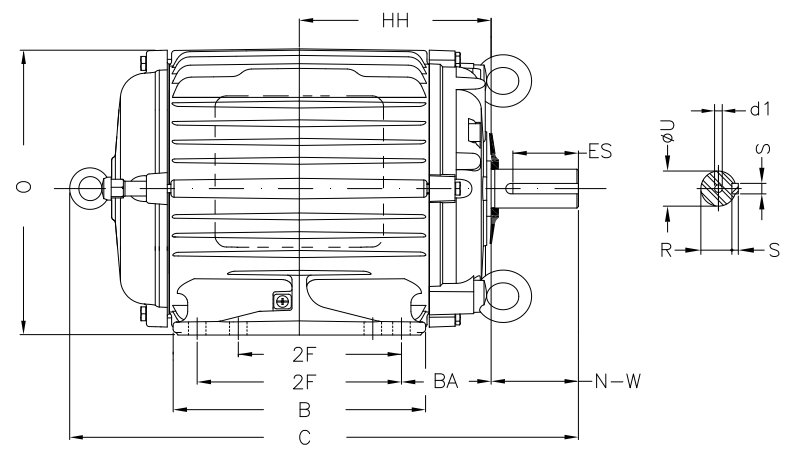

1 2 3 4 5 6 7 8

A  
B  
C  
D  
E  
F

Notes: Downloaded from <http://dealerselectric.com>  
Generated for Model #00158AT3PCT145T-W22

Performed by:

Checked:

Customer:

W22 Cooling Tower Motors: NEMA Premium - TEAO

2E 5.500	J 1.437	A 6.457	P 6.850	AB 6.260
2F 4.000/5.000	B 6.142	BA 2.250	U 0.875	N-W 2.250
ES 1.575	S 0.187	R 0.771	depth 0.187	D 3.500
G 0.354	HB 1.787	O 7.122	HF 3.500	HH 4.750
HK 2.638	H 0.344	C 13.338	LL 4.528	LM 4.094
AA NPT 3/4"	d1 A 4			

Three-phase induction motor  
Frame 143/5T - IP55

12-SEP-2016