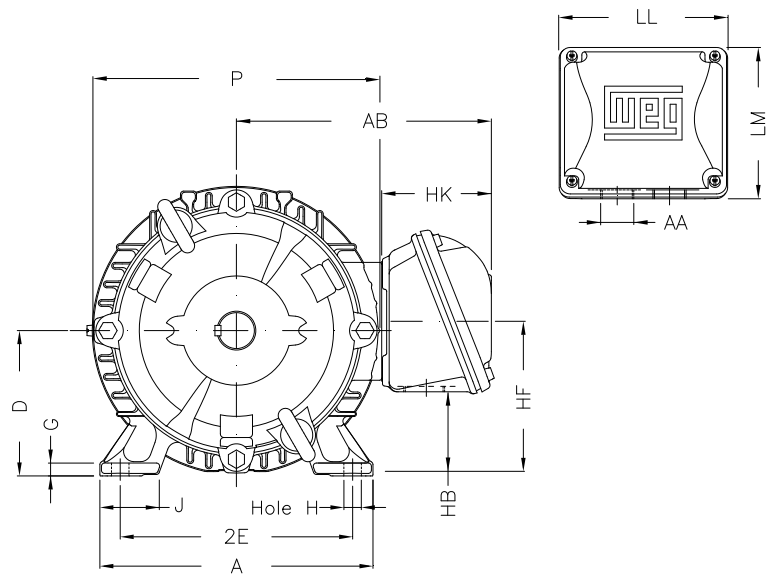

1 2 3 4 5 6 7 8

A  
B  
C  
D  
E  
F

Notes: Downloaded from <http://dealerselectric.com>  
Generated for Model #00158AT3PCT145T-W22

Performed by:

Checked:

Customer:

W22 Cooling Tower Motors: NEMA Premium - TEAO

2E 5.500	J 1.437	A 6.457	P 6.850	AB 6.260
2F 4.000/5.000	B 6.142	BA 2.250	U 0.875	N-W 2.250
ES 1.575	S 0.187	R 0.771	depth 0.187	D 3.500
G 0.354	HB 1.787	O 7.122	HF 3.500	HH 4.750
HK 2.638	H 0.344	C 13.338	LL 4.528	LM 4.094
AA NPT 3/4"	d1 A 4			

Three-phase induction motor  
Frame 143/5T - IP55

12-SEP-2016