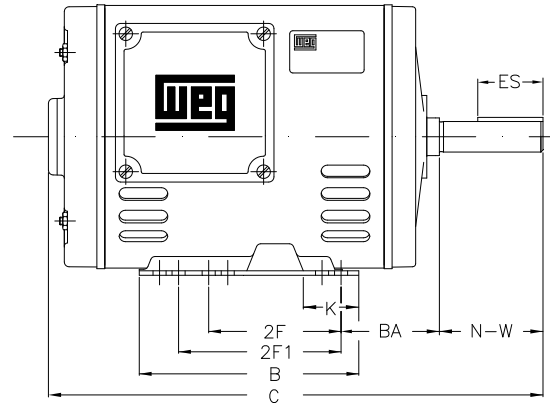

1 2 3 4 5 6 7 8

A

B

C

D

E

F

Notes: Downloaded from <http://dealerselectric.com>  
Generated for Model #00156OT3H143T

Performed by:

Checked:

Customer:

ODP – Open Induction Motors – NEMA Premium Efficiency

Three-phase induction motor  
Frame E143/5T - IP21

12-SEP-2016

2E 5.500	J 1.732	A 6.535	P 6.535	AB 5.433
2F 4.000/5.000	K 1.988	B 6.496	BA 2.250	U 0.8750
d1 A 3,15	N-W 2.250	ES 1.417	S 0.187	R 0.766
depth 0.187	D 3.500	G 0.120	O 6.772	H 0.342
C 12.047	AA 2xNPT 1/2"			