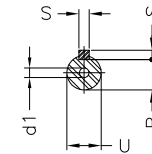

1 2 3 4 5 6 7 8

A

B

C

D

E

F

Notes: Downloaded from <http://dealerselectric.com>  
Generated for Model #00156OT3H143T

Performed by:

Checked:

Customer:

ODP – Open Induction Motors – NEMA Premium Efficiency

Three-phase induction motor  
Frame E143/5T - IP21

12-SEP-2016

2E 5.500	J 1.732	A 6.535	P 6.535	AB 5.433
2F 4.000/5.000	K 1.988	B 6.496	BA 2.250	U 0.8750
d1 A 3,15	N-W 2.250	ES 1.417	S 0.187	R 0.766
depth 0.187	D 3.500	G 0.120	O 6.772	H 0.342
C 12.047	AA 2xNPT 1/2"			