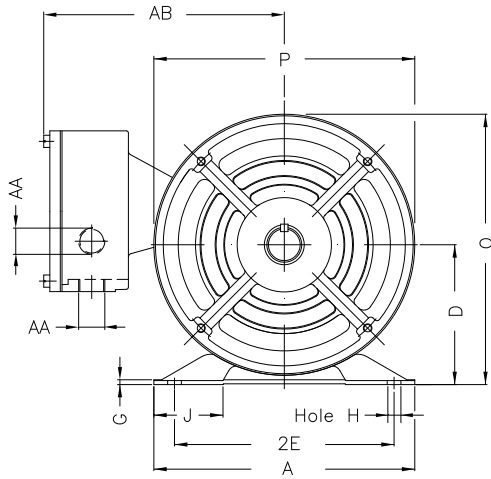

1 2 3 4 5 6 7 8

A

B

C

D

E

F

Notes: Downloaded from <http://dealerselectric.com>  
Generated for Model #00156OT3H143T

Performed by:

Checked:

Customer:

ODP – Open Induction Motors – NEMA Premium Efficiency

Three-phase induction motor  
Frame E143/5T - IP21

12-SEP-2016

2E 5.500	J 1.732	A 6.535	P 6.535	AB 5.433
2F 4.000/5.000	K 1.988	B 6.496	BA 2.250	U 0.8750
d1 A 3,15	N-W 2.250	ES 1.417	S 0.187	R 0.766
depth 0.187	D 3.500	G 0.120	O 6.772	H 0.342
C 12.047	AA 2xNPT 1/2"			