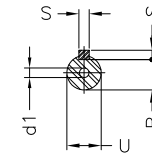

1 2 3 4 5 6 7 8

A

B

C

D

E

F

Notes: Downloaded from <http://dealerselectric.com>
Generated for Model #00156OT3E143T

Performed by:

Checked:

Customer:

ODP – Open Induction Motors – NEMA Premium Efficiency

Three-phase induction motor
Frame E143/5T - IP21

12-SEP-2016

| | | | | |
|-------------------|------------------|-------------|-------------|-------------|
| 2E 5.500 | J 1.732 | A 6.535 | P 6.535 | AB 5.433 |
| 2F 4.000/5.000 | K 1.988 | B 6.496 | BA 2.250 | U 0.8750 |
| d1 A 3,15 | N-W 2.250 | ES 1.417 | S 0.187 | R 0.766 |
| depth 0.187 | D 3.500 | G 0.120 | O 6.772 | H 0.342 |
| C 12.047 | AA 2xNPT 1/2" | | | |