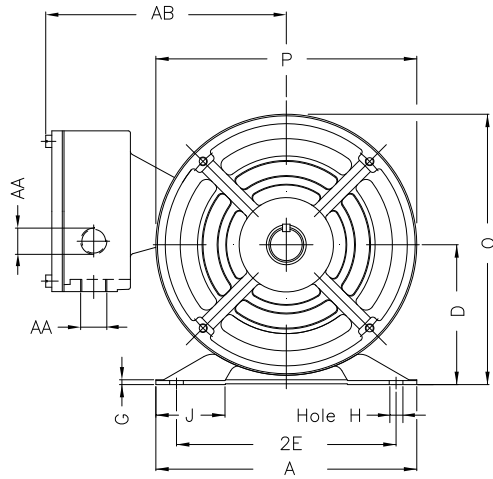

1 2 3 4 5 6 7 8

A

B

C

D

E

F

Notes: Downloaded from <http://dealerselectric.com>
Generated for Model #00156OT3E143T

Performed by:

Checked:

Customer:

ODP – Open Induction Motors – NEMA Premium Efficiency

Three-phase induction motor
Frame E143/5T - IP21

12-SEP-2016

| | | | | |
|-------------------|------------------|-------------|-------------|-------------|
| 2E 5.500 | J 1.732 | A 6.535 | P 6.535 | AB 5.433 |
| 2F 4.000/5.000 | K 1.988 | B 6.496 | BA 2.250 | U 0.8750 |
| d1 A 3,15 | N-W 2.250 | ES 1.417 | S 0.187 | R 0.766 |
| depth 0.187 | D 3.500 | G 0.120 | O 6.772 | H 0.342 |
| C 12.047 | AA 2xNPT 1/2" | | | |