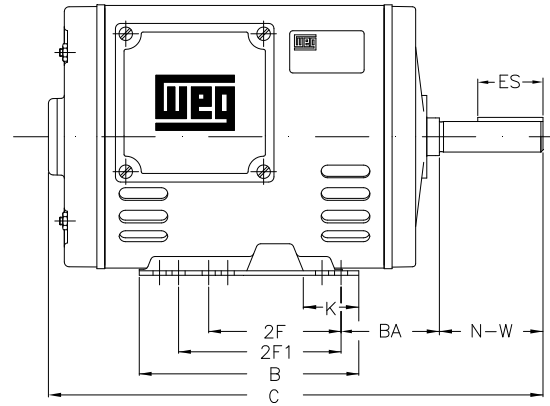

1 2 3 4 5 6 7 8

A

B

C

D

E

F

Notes: Downloaded from <http://dealerselectric.com>
Generated for Model #00156OT3E143T

Performed by:

Checked:

Customer:

ODP – Open Induction Motors – NEMA Premium Efficiency

Three-phase induction motor
Frame E143/5T - IP21

12-SEP-2016

| | | | | |
|-------------------|------------------|-------------|-------------|-------------|
| 2E 5.500 | J 1.732 | A 6.535 | P 6.535 | AB 5.433 |
| 2F 4.000/5.000 | K 1.988 | B 6.496 | BA 2.250 | U 0.8750 |
| d1 A 3,15 | N-W 2.250 | ES 1.417 | S 0.187 | R 0.766 |
| depth 0.187 | D 3.500 | G 0.120 | O 6.772 | H 0.342 |
| C 12.047 | AA 2xNPT 1/2" | | | |