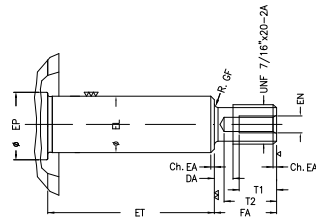

1 2 3 4 5 6 7 8

A

B

C

D

E

F

Notes: Downloaded from <http://dealerselectric.com>
Generated for Model #00156OS3HJP56J-S

Performed by:

Checked:

Customer:

Jet Pump: Three-Phase - W01 (Rolled Steel) - Threaded - ODP - Standard

Three-phase induction motor
Frame 56J - ODP

12-SEP-2016

2E 4.874	J 1.732	A 6.535	P 6.456	AB 5.882
2F 3.000	B 4.016	BA 2.559	D 3.500	G 0.120
O 6.724	T 0.004	H 0.343	AA NPT 1/2"	ET 1.874
U 0.625	EL 0.625	EP 0.665	t1 0.472	t2 0.590
C 11.614	FC 7.087	Flange FC-149	AJ 5.874	AK 4.500
BD 6.450	BF UNC 3/8"x16-2B	BB 0.157	AH 2.562	