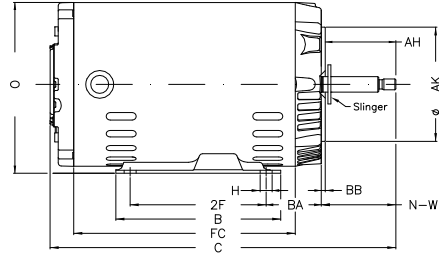

1 2 3 4 5 6 7 8

A

B

C

D

E

F

Notes: Downloaded from <http://dealerselectric.com>
Generated for Model #00156OS3HJP56J-S

Performed by:

Checked:

Customer:

Jet Pump: Three-Phase - W01 (Rolled Steel) - Threaded - ODP - Standard

Three-phase induction motor
Frame 56J - ODP

12-SEP-2016

2E 4.874	J 1.732	A 6.535	P 6.456	AB 5.882
2F 3.000	B 4.016	BA 2.559	D 3.500	G 0.120
O 6.724	T 0.004	H 0.343	AA NPT 1/2"	ET 1.874
U 0.625	EL 0.625	EP 0.665	t1 0.472	t2 0.590
C 11.614	FC 7.087	Flange FC-149	AJ 5.874	AK 4.500
BD 6.450	BF UNC 3/8"x16-2B	BB 0.157	AH 2.562	