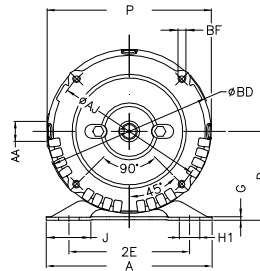

1 2 3 4 5 6 7 8

A

B

C

D

E

F

Notes: Downloaded from <http://dealerselectric.com>
Generated for Model #00156OS3HJP56J-S

Performed by:

Checked:

Customer:

Jet Pump: Three-Phase - W01 (Rolled Steel) - Threaded - ODP - Standard

Three-phase induction motor
Frame 56J - ODP

12-SEP-2016

2E 4.874	J 1.732	A 6.535	P 6.456	AB 5.882
2F 3.000	B 4.016	BA 2.559	D 3.500	G 0.120
O 6.724	T 0.004	H 0.343	AA NPT 1/2"	ET 1.874
U 0.625	EL 0.625	EP 0.665	t1 0.472	t2 0.590
C 11.614	FC 7.087	Flange FC-149	AJ 5.874	AK 4.500
BD 6.450	BF UNC 3/8"x16-2B	BB 0.157	AH 2.562	