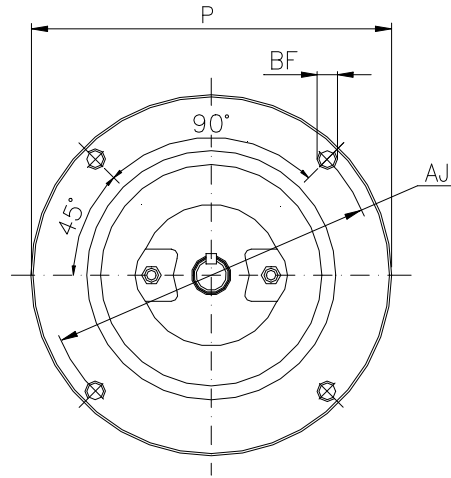

1 2 3 4 5 6 7 8

A

B

C

D

E

F

Notes: Downloaded from <http://dealerselectric.com>
Generated for Model #00156OS3EJPR56C

Performed by:

Checked:

Customer:

Jet Pump - NEMA 56 : Three-Phase - Keyed - ODP (IP21)

C	P	ES	S	N-W
12.283	6.496	1.417	0.187	1.874
U	R	AA	Flange	AJ
0.625	0.517	NPT 1/2"	FC-149	5.874
AK	BD	BF	BB	AH
4.500	6.535	114.3	0.157	2.063