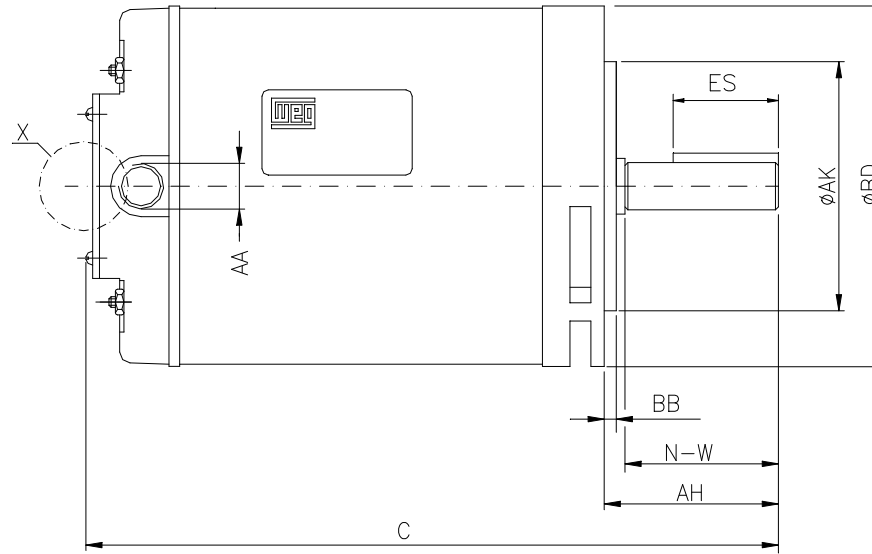

1 2 3 4 5 6 7 8

A

B

C

D

E

F

Notes: Downloaded from <http://dealerselectric.com>
Generated for Model #00156OS3EJPR56C

Performed by:

Checked:

Customer:

Jet Pump - NEMA 56 : Three-Phase - Keyed - ODP (IP21)

C	P	ES	S	N-W
12.283	6.496	1.417	0.187	1.874
U	R	AA	Flange	AJ
0.625	0.517	NPT 1/2"	FC-149	5.874
AK	BD	BF	BB	AH
4.500	6.535	114.3	0.157	2.063

Three-phase induction motor
Frame D56 - IP21

12-SEP-2016