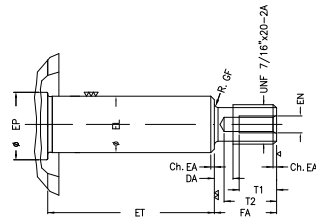

1 2 3 4 5 6 7 8

A

B

C

D

E

F

Notes: Downloaded from <http://dealerselectric.com>
Generated for Model #00156OS3EJP56J-S

Performed by:

Checked:

Customer:

Jet Pump: Three-Phase - W01 (Rolled Steel) - Threaded - ODP - Standard

Three-phase induction motor
Frame 56J - ODP

12-SEP-2016

2E 4.874	J 1.732	A 6.535	P 6.456	AB 5.882
2F 3.000	B 4.016	BA 2.559	D 3.500	G 0.120
O 6.724	T 0.004	H 0.343	AA NPT 1/2"	ET 1.874
U 0.625	EL 0.625	EP 0.665	t1 0.472	t2 0.590
C 11.614	FC 7.087	Flange FC-149	AJ 5.874	AK 4.500
BD 6.450	BF UNC 3/8"x16-2B	BB 0.157	AH 2.562	