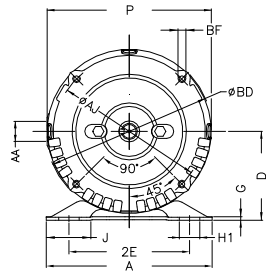

1 2 3 4 5 6 7 8

A

B

C

D

E

F

Notes: Downloaded from <http://dealerselectric.com>
Generated for Model #00156OS3EJP56J-S

Performed by:

Checked:

Customer:

Jet Pump: Three-Phase - W01 (Rolled Steel) - Threaded - ODP - Standard

Three-phase induction motor
Frame 56J - ODP

12-SEP-2016

2E 4.874	J 1.732	A 6.535	P 6.456	AB 5.882
2F 3.000	B 4.016	BA 2.559	D 3.500	G 0.120
O 6.724	T 0.004	H 0.343	AA NPT 1/2"	ET 1.874
U 0.625	EL 0.625	EP 0.665	t1 0.472	t2 0.590
C 11.614	FC 7.087	Flange FC-149	AJ 5.874	AK 4.500
BD 6.450	BF UNC 3/8"x16-2B	BB 0.157	AH 2.562	