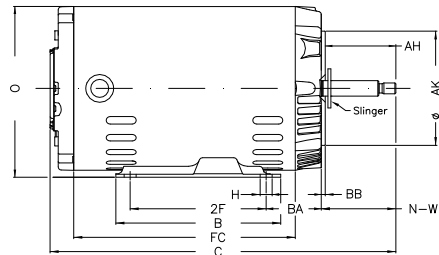

1 2 3 4 5 6 7 8

A

B

C

D

E

F

Notes: Downloaded from <http://dealerselectric.com>
Generated for Model #00156OS3EJP56J-S

Performed by:

Checked:

Customer:

Jet Pump: Three-Phase - W01 (Rolled Steel) - Threaded - ODP - Standard

Three-phase induction motor
Frame 56J - ODP

12-SEP-2016

2E 4.874	J 1.732	A 6.535	P 6.456	AB 5.882
2F 3.000	B 4.016	BA 2.559	D 3.500	G 0.120
O 6.724	T 0.004	H 0.343	AA NPT 1/2"	ET 1.874
U 0.625	EL 0.625	EP 0.665	t1 0.472	t2 0.590
C 11.614	FC 7.087	Flange FC-149	AJ 5.874	AK 4.500
BD 6.450	BF UNC 3/8"x16-2B	BB 0.157	AH 2.562	