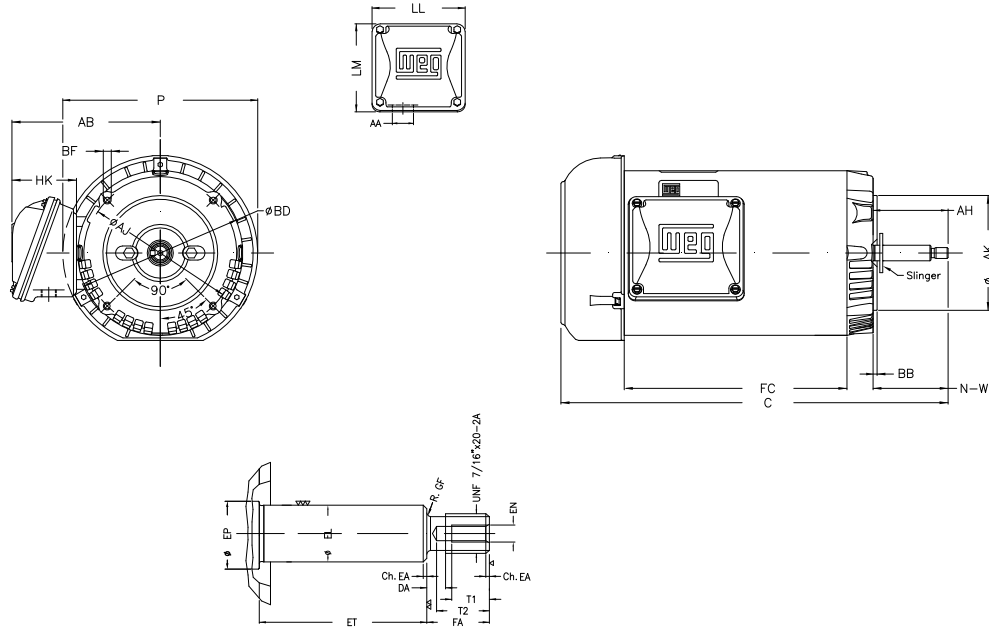

1 2 3 4 5 6 7 8

A

B

C

D

E

F

Notes: Downloaded from <http://dealerselectric.com>  
Generated for Model #00156ET3HJPR56J-S

Performed by:

Checked:

Customer:

Jet Pump: Three-Phase - W01 (Rolled Steel) - TEFC - Threaded - Premium

Three-phase induction motor  
Frame 56J - IP55

12-SEP-2016

P 7.638	AB 5.882	AA 0.881"	ET 1.874	U 0.625
EL 0.625	EP 0.665	t1 0.472	t2 0.590	C 13.614
FC 7.480	Flange FC-149	AJ 5.874	AK 4.500	BD 6.450
BF UNC 3/8"x16-2B	BB 0.157	AH 2.562		