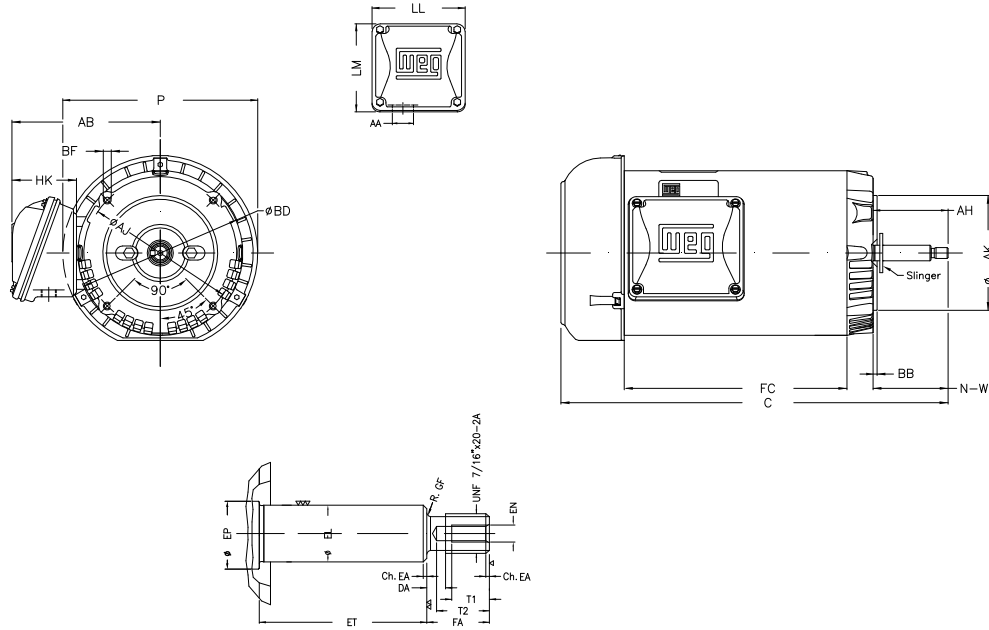

1 2 3 4 5 6 7 8

A

B

C

D

E

F

Notes: Downloaded from <http://dealerselectric.com>
Generated for Model #00156ET3EJPR56J-S

Performed by:

Checked:

Customer:

Jet Pump: Three-Phase - W01 (Rolled Steel) - TEFC - Threaded - Premium

Three-phase induction motor
Frame 56J - IP55

12-SEP-2016

P 7.638	AB 5.882	AA 0.881"	ET 1.874	U 0.625
EL 0.625	EP 0.665	t1 0.472	t2 0.590	C 13.614
FC 7.480	Flange FC-149	AJ 5.874	AK 4.500	BD 6.450
BF UNC 3/8"x16-2B	BB 0.157	AH 2.562		