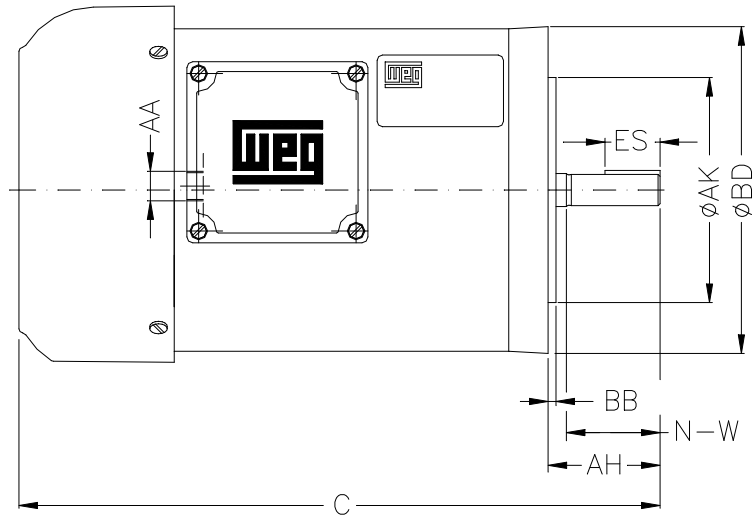

1 2 3 4 5 6 7 8

A

B

C

D

E

F

Notes: Downloaded from <http://dealerselectric.com>  
Generated for Model #00156ES3EJPR56C

Performed by:

Checked:

Customer:

Jet Pump - NEMA 56 : Three-Phase - Keyed - TEFC (IP55)

C	P	ES	S	N-W
11.102	7.323	1.417	0.187	1.874
U	R	AB	AA	Flange
0.6250	0.517	5.433	NPT 1/2"	FC-149
AJ	AK	BD	BF	BB
5.874	4.500	6.535	UNC 3/8"x16-2B	0.157
AH				
2.063				

Three-phase induction motor  
Frame B56C - IP55

12-SEP-2016