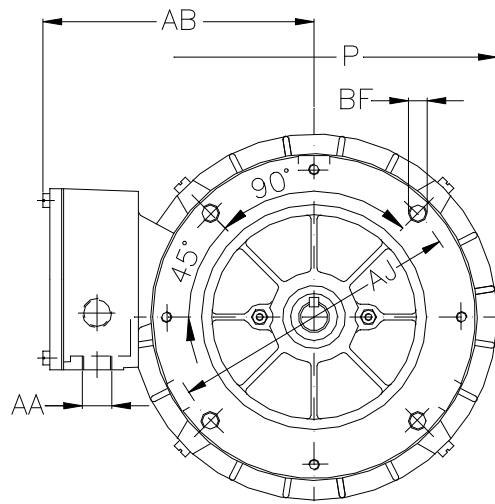

1 2 3 4 5 6 7 8

A

B

C

D

E

F

Notes: Downloaded from <http://dealerselectric.com>  
Generated for Model #00156ES3EJPR56C

Performed by:

Checked:

Customer:

Jet Pump - NEMA 56 : Three-Phase - Keyed - TEFC (IP55)

C	P	ES	S	N-W
11.102	7.323	1.417	0.187	1.874
U	R	AB	AA	Flange
0.6250	0.517	5.433	NPT 1/2"	FC-149
AJ	AK	BD	BF	BB
5.874	4.500	6.535	UNC 3/8"x16-2B	0.157
AH				
2.063				

Three-phase induction motor  
Frame B56C - IP55

12-SEP-2016