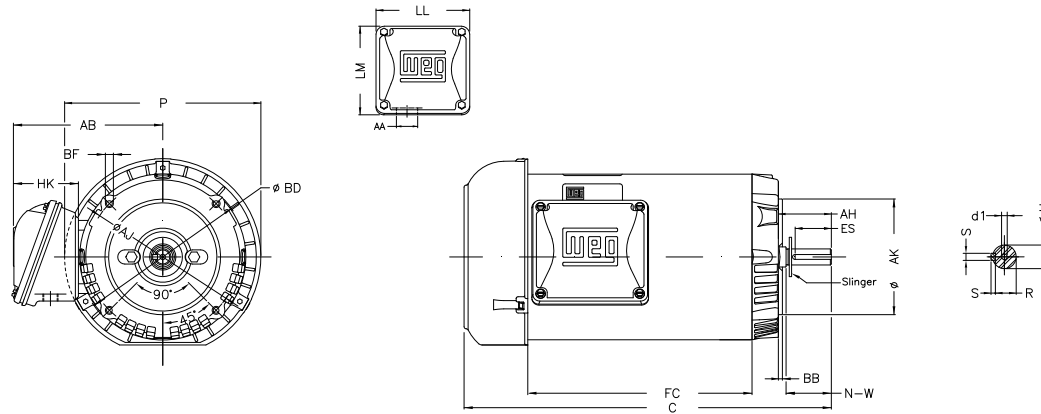

1 2 3 4 5 6 7 8

A

B

C

D

E

F

Notes: Downloaded from <http://dealerselectric.com>
Generated for Model #00156ES3EJPR56C-S

Performed by:

Checked:

Customer:

Jet Pump: Three-Phase - W01 (Rolled Steel) - Keyed - TEFC - Standard

P	AB	AA	U	ES
7.638	5.882	0.881"	0.625	1.417
C	FC	Flange	AJ	AK
12.323	6.693	FC-149	5.874	4.500
BD	BF	BB	AH	
6.450	UNC 3/8"x16-2B	0.157	2.062	

Three-phase induction motor
Frame 56C - IP55

12-SEP-2016