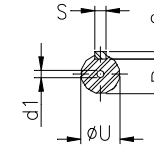

1 2 3 4 5 6 7 8

A

B

C

D

E

F

Notes: Downloaded from <http://dealerselectric.com>
Generated for Model #00152XT3H182T

Performed by:

Checked:

Customer:

Three-Phase : Explosion Proof - NEMA Premium

Three-phase induction motor
Frame 182T - IP55

12-SEP-2016

2E 7.500	A 8.661	2F 4.500	B 5.945	BA 2.750
J 1.890	K 1.969	P 8.909	ES 1.969	depth 0.250
S 0.250	N-W 2.750	U 1.125	R 0.984	AB 8.240
D 4.500	G 0.787	O 9.421	T 1.772	H 0.406
C 14.862	AA NPT 3/4"	d1 A 4	d2 A 4	