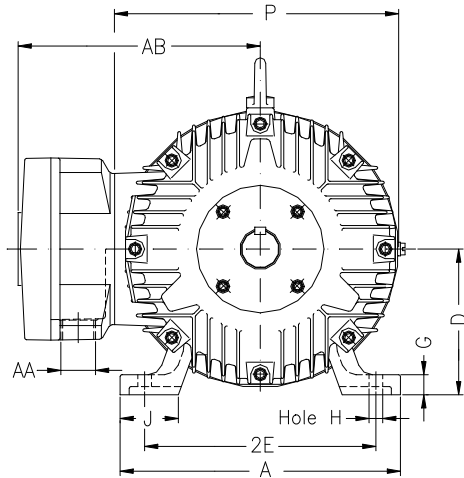

1 2 3 4 5 6 7 8

A

B

C

D

E

F

Notes: Downloaded from <http://dealerselectric.com>
Generated for Model #00152XT3H182T

Performed by:

Checked:

Customer:

Three-Phase : Explosion Proof - NEMA Premium

Three-phase induction motor
Frame 182T - IP55

12-SEP-2016

2E 7.500	A 8.661	2F 4.500	B 5.945	BA 2.750
J 1.890	K 1.969	P 8.909	ES 1.969	depth 0.250
S 0.250	N-W 2.750	U 1.125	R 0.984	AB 8.240
D 4.500	G 0.787	O 9.421	T 1.772	H 0.406
C 14.862	AA NPT 3/4"	d1 A 4	d2 A 4	