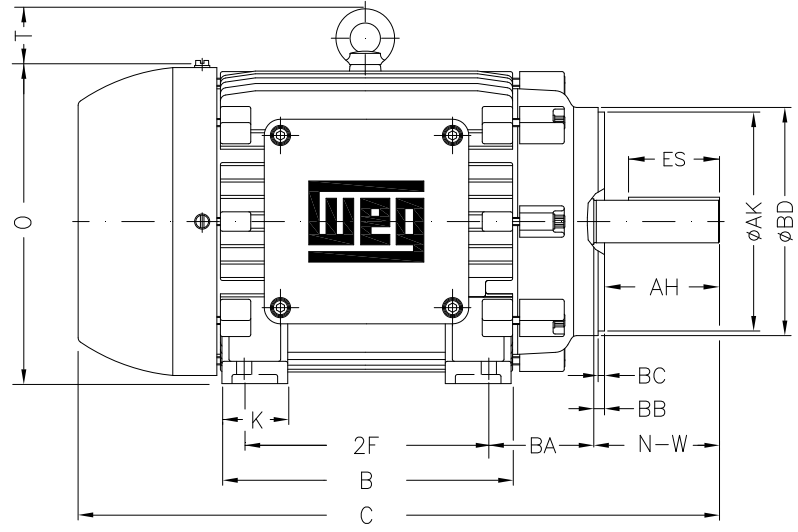

1 2 3 4 5 6 7 8

A
B
C
D
E
F

Notes: Downloaded from <http://dealerselectric.com>
Generated for Model #00152XT3E182TC

2E 7.500	A 8.661	2F 4.500	B 5.945	BA 2.750
J 1.890	K 1.969	P 8.909	ES 1.969	depth 0.250
S 0.250	N-W 2.750	U 1.125	R 0.984	AB 8.240
D 4.500	G 0.787	O 9.421	T 1.772	H 0.406
C 14.862	AA NPT 3/4"	d1 A 4	d2 A 4	Flange FC-184
AJ 7.250	AK 8.500	BD 8.875	BF UNC 1/2"x13	BB 0.250
BC 0.125	AH 2.625			

Performed by:

Checked:

Customer:

Three-Phase : Explosion Proof - NEMA Premium

Three-phase induction motor
Frame 182T - IP55

12-SEP-2016