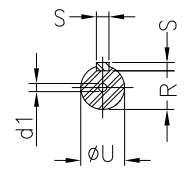

1 2 3 4 5 6 7 8

A
B
C
D
E
F

Notes: Downloaded from <http://dealerselectric.com>
Generated for Model #00152XT3E182TC

2E 7.500	A 8.661	2F 4.500	B 5.945	BA 2.750
J 1.890	K 1.969	P 8.909	ES 1.969	depth 0.250
S 0.250	N-W 2.750	U 1.125	R 0.984	AB 8.240
D 4.500	G 0.787	O 9.421	T 1.772	H 0.406
C 14.862	AA NPT 3/4"	d1 A 4	d2 A 4	Flange FC-184
AJ 7.250	AK 8.500	BD 8.875	BF UNC 1/2"x13	BB 0.250
BC 0.125	AH 2.625			

Performed by:

Checked:

Customer:

Three-Phase : Explosion Proof - NEMA Premium

Three-phase induction motor
Frame 182T - IP55

12-SEP-2016