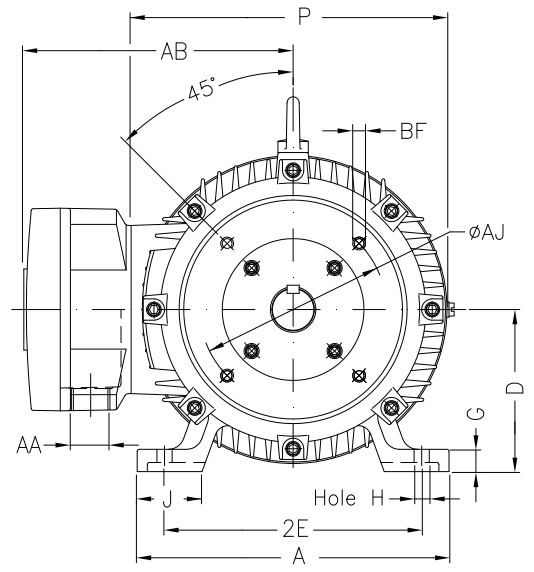

1 2 3 4 5 6 7 8

A
B
C
D
E
F

Notes: Downloaded from <http://dealerselectric.com>
Generated for Model #00152XT3E182TC

2E 7.500	A 8.661	2F 4.500	B 5.945	BA 2.750
J 1.890	K 1.969	P 8.909	ES 1.969	depth 0.250
S 0.250	N-W 2.750	U 1.125	R 0.984	AB 8.240
D 4.500	G 0.787	O 9.421	T 1.772	H 0.406
C 14.862	AA NPT 3/4"	d1 A 4	d2 A 4	Flange FC-184
AJ 7.250	AK 8.500	BD 8.875	BF UNC 1/2"x13	BB 0.250
BC 0.125	AH 2.625			

Performed by:

Checked:

Customer:

Three-Phase : Explosion Proof - NEMA Premium

Three-phase induction motor
Frame 182T - IP55

12-SEP-2016