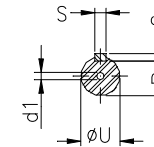

1 2 3 4 5 6 7 8

A

B

C

D

E

F

Notes: Downloaded from <http://dealerselectric.com>
Generated for Model #00152XT3E182T

Performed by:

Checked:

Customer:

Three-Phase : Explosion Proof - NEMA Premium

Three-phase induction motor
Frame 182T - IP55

12-SEP-2016

2E 7.500	A 8.661	2F 4.500	B 5.945	BA 2.750
J 1.890	K 1.969	P 8.909	ES 1.969	depth 0.250
S 0.250	N-W 2.750	U 1.125	R 0.984	AB 8.240
D 4.500	G 0.787	O 9.421	T 1.772	H 0.406
C 14.862	AA NPT 3/4"	d1 A 4	d2 A 4	