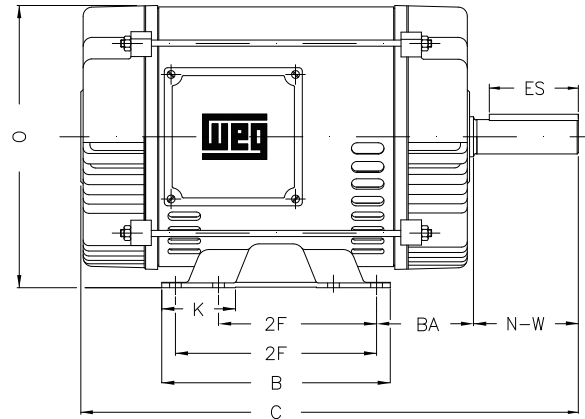

1 2 3 4 5 6 7 8

A

B

C

D

E

F

Notes: Downloaded from <http://dealerselectric.com>
Generated for Model #001520T3E182T

Performed by:

Checked:

Customer:

ODP – Open Induction Motors – NEMA Premium Efficiency

Three-phase induction motor
Frame 182T - IP21

12-SEP-2016

2E 7.500	J 1.171	A 8.661	P 7.637	AB 6.575
2F 4.500/5.500	K 1.988	B 6.299	BA 2.750	U 1.125
d1 A 4	N-W 2.750	ES 1.969	S 0.250	R 0.984
depth 0.250	D 4.500	G 0.187	O 8.307	H 0.406
C 13.504	AA NPT 3/4"			