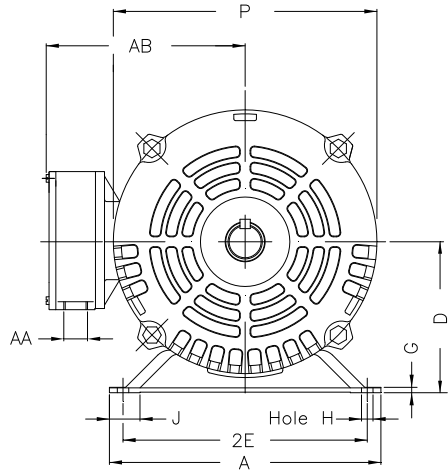

1 2 3 4 5 6 7 8

A

B

C

D

E

F

Notes: Downloaded from <http://dealerselectric.com>
Generated for Model #001520T3E182T

Performed by:

Checked:

Customer:

ODP – Open Induction Motors – NEMA Premium Efficiency

Three-phase induction motor
Frame 182T - IP21

12-SEP-2016

2E 7.500	J 1.171	A 8.661	P 7.637	AB 6.575
2F 4.500/5.500	K 1.988	B 6.299	BA 2.750	U 1.125
d1 A 4	N-W 2.750	ES 1.969	S 0.250	R 0.984
depth 0.250	D 4.500	G 0.187	O 8.307	H 0.406
C 13.504	AA NPT 3/4"			