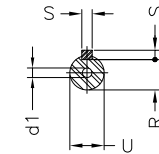

1 2 3 4 5 6 7 8

A

B

C

D

E

F

Notes: Downloaded from <http://dealerselectric.com>
Generated for Model #001520T3E182T

Performed by:

Checked:

Customer:

ODP – Open Induction Motors – NEMA Premium Efficiency

Three-phase induction motor
Frame 182T - IP21

12-SEP-2016

2E 7.500	J 1.171	A 8.661	P 7.637	AB 6.575
2F 4.500/5.500	K 1.988	B 6.299	BA 2.750	U 1.125
d1 A 4	N-W 2.750	ES 1.969	S 0.250	R 0.984
depth 0.250	D 4.500	G 0.187	O 8.307	H 0.406
C 13.504	AA NPT 3/4"			