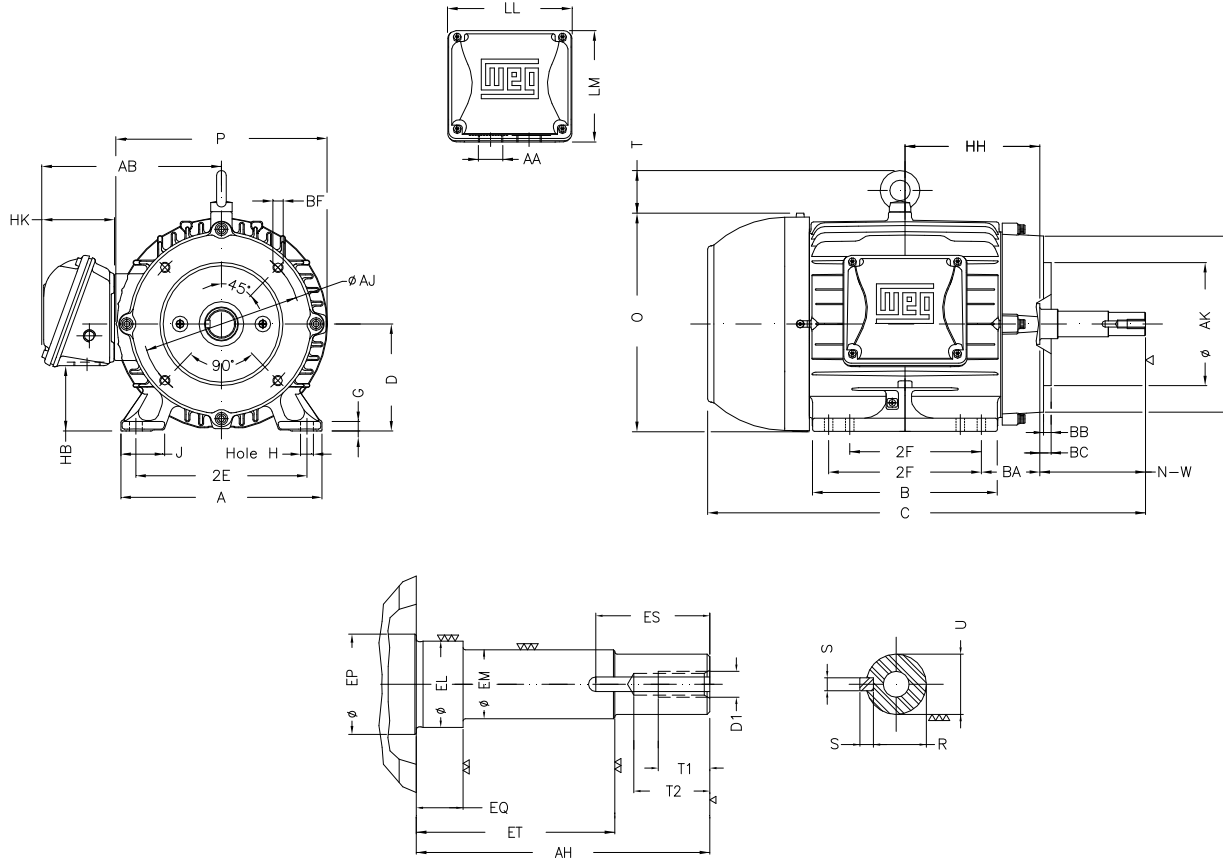

1 2 3 4 5 6 7 8

A

B

C

D

E

F

Notes: Downloaded from <http://dealerselectric.com>
Generated for Model #00152ET3E182JP-W22

Performed by:

Checked:

Customer:

Close Coupled Pump: Three-Phase - W22 "JP" Type - TEFC - NEMA Premium

Three-phase induction motor
Frame 182/4JP - IP55

12-SEP-2016

2E 7.500	J 1.614	A 8.661	P 8.740	AB 7.565
2F 4.500/5.500	B 6.969	BA 2.750	D 4.500	G 0.394
O 9.343	T 1.772	H 0.406	AA NPT 1"	EQ 1.563
ET 5.941	U 0.874	EM 1.000	EL 1.250	EP 1.376
ES 1.575	t1 0.748	t2 1.102	C 20.475	d1 EUNC 3/8"-16
HH 5.500	HK 3.150	HB 2.236	LL 5.512	LM 5.236
S 0.187	R 0.768	Flange FC-149	AJ 5.874	AK 4.500
BD 6.496	BF UNC 3/8"x16	BB 0.157	AH 7.319	