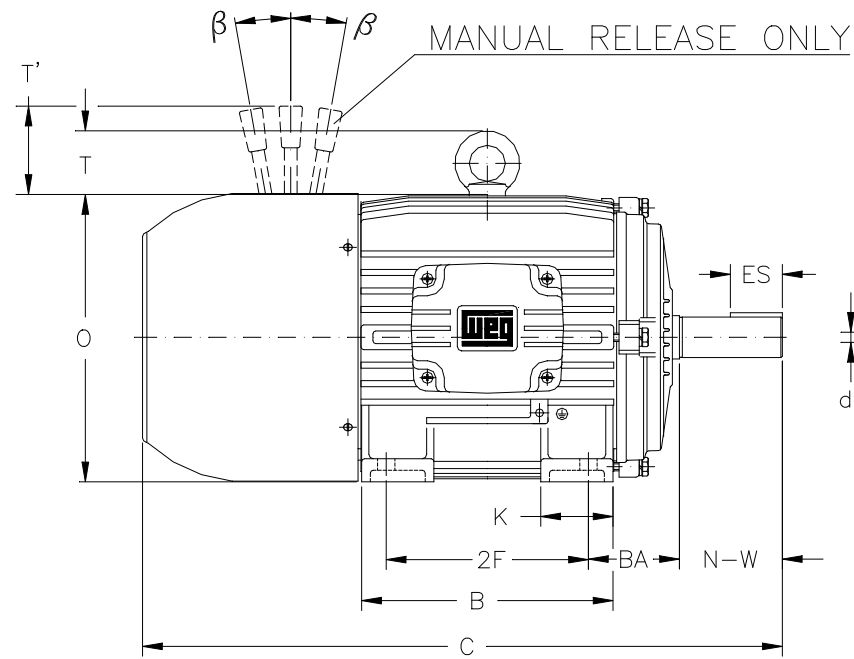

1 2 3 4 5 6 7 8

A

B

C

D

E

F

Notes: Downloaded from <http://dealerselectric.com>
Generated for Model #00152EP3EBM182T

Performed by:

Checked:

Customer:

Brake Motors : Three-Phase - High Efficiency

Three-phase induction motor
Frame 182T - IP55

12-SEP-2016

2E 7.500	A 8.661	2F 4.500	B 5.945	BA 2.750
J 1.890	K 1.969	P 8.740	ES 1.969	depth 0.250
S 0.250	N-W 2.750	U 1.125	R 0.984	AB 7.047
D 4.500	G 0.720	O 9.343	T 1.772	H 0.406
C 17.813	AA NPT 1"	d1 A 4	d2 A 4	