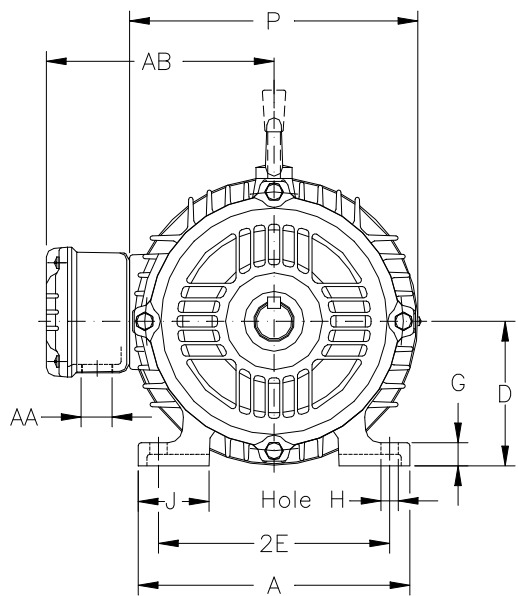

1 2 3 4 5 6 7 8

A

B

C

D

E

F

Notes: Downloaded from <http://dealerselectric.com>
Generated for Model #00152EP3EBM182T

Performed by:

Checked:

Customer:

Brake Motors : Three-Phase - High Efficiency

Three-phase induction motor
Frame 182T - IP55

12-SEP-2016

2E 7.500	A 8.661	2F 4.500	B 5.945	BA 2.750
J 1.890	K 1.969	P 8.740	ES 1.969	depth 0.250
S 0.250	N-W 2.750	U 1.125	R 0.984	AB 7.047
D 4.500	G 0.720	O 9.343	T 1.772	H 0.406
C 17.813	AA NPT 1"	d1 A 4	d2 A 4	